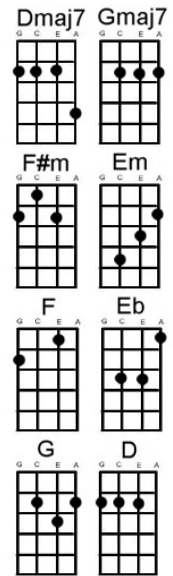

Wheeling West Virginia Neil Sedaka

Hear this song at: <http://www.youtube.com/watch?v=7knOkBE8Qao> (play along with capo at 3rd fret)

From: Richard G's Ukulele Songbook www.scorpex.net/Uke

Intro: [Dmaj7] [Gmaj7] [Dmaj7] [Gmaj7]

[Dmaj7] Laurel to Sunset [Gmaj7] freeway to Culver
[Dmaj7] Racin' my MG [Gmaj7] down to [F#m] MG[Em]M
[Dmaj7] Sittin' in make-up [Gmaj7] tryin' to wake up
[Dmaj7] Gotta be on the [Gmaj7] set at [F#m] eight a[Em]m
[F] For one more day [Eb] of make believin'
[F] One more day of [Eb] playin' the [Bb] star
[D] One more day of [Em] endless pretendin'
[G] Do ya know who you [A] are

Chorus: [Bb] Where is the [F] guy from [C] Wheelin' West Vir[F]ginia
[Bb] Why did he [F] have to [C] roam
[Bb] So far a[F]way from [C] Wheelin' West Vir[Dm]ginia
[Bb] Thousands of [Gm] miles from [A] home

Chorus

[Dmaj7] Culver to freeway [Gmaj7] Sunset to Laurel
[Dmaj7] Racin' my MG [Gmaj7] back from [F#m] MG[Em]M
[Dmaj7] Early to bed to [Gmaj7] be up at dawnin'
[Dmaj7] Gotta be on the [Gmaj7] set at [F#m] eight a[Em]m
[F] For one more day [Eb] of make believin'
[F] One more day of [Eb] playin' the [Bb] star
[D] One more day of [Em] endless pretendin' [G] but that's all you [A] are
[Bb] Gone is the [F] guy from [C] Wheelin' West Vir[F]ginia
[Bb] Gone is the [F] world he [C] used to know
[Bb] There's no such [F] place as [C] Wheelin' West Vir[Dm]ginia
[Bb] It faded [Gm] long a[A]go.....