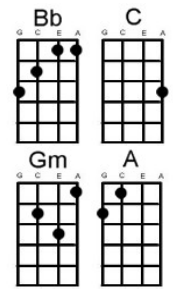

Wheeling West Virginia Neil Sedaka

Hear this song at: <http://www.youtube.com/watch?v=7knOkBE8Qao> (play along with capo at 3rd fret)

From: Richard G's Ukulele Songbook www.scorpex.net/Uke

Intro: [Dmaj7] [Gmaj7] [Dmaj7] [Gmaj7]

[Dmaj7] Laurel to Sunset [Gmaj7] freeway to Culver
[Dmaj7] Racin' my MG [Gmaj7] down to [F#m] MG[Em]M
[Dmaj7] Sittin' in make-up [Gmaj7] tryin' to wake up
[Dmaj7] Gotta be on the [Gmaj7] set at [F#m] eight a[Em]m
[F] For one more day [Eb] of make believin'
[F] One more day of [Eb] playin' the [Bb] star
[D] One more day of [Em] endless pretendin'
[G] Do ya know who you [A] are

Chorus: [Bb] Where is the [F] guy from [C] Wheelin' West Vir[F]ginia
[Bb] Why did he [F] have to [C] roam
[Bb] So far a[F]way from [C] Wheelin' West Vir[Dm]ginia
[Bb] Thousands of [Gm] miles from [A] home

Chorus

[Dmaj7] Culver to freeway [Gmaj7] Sunset to Laurel
[Dmaj7] Racin' my MG [Gmaj7] back from [F#m] MG[Em]M
[Dmaj7] Early to bed to [Gmaj7] be up at dawnin'
[Dmaj7] Gotta be on the [Gmaj7] set at [F#m] eight a[Em]m
[F] For one more day [Eb] of make believin'
[F] One more day of [Eb] playin' the [Bb] star
[D] One more day of [Em] endless pretendin' [G] but that's all you [A] are
[Bb] Gone is the [F] guy from [C] Wheelin' West Vir[F]ginia
[Bb] Gone is the [F] world he [C] used to know
[Bb] There's no such [F] place as [C] Wheelin' West Vir[Dm]ginia
[Bb] It faded [Gm] long a[A]go.....