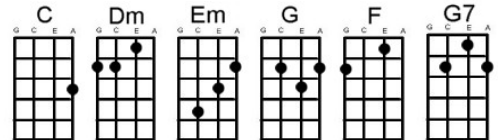

Turn Turn Turn Byrds

Hear this song at: http://www.youtube.com/watch?v=W4ga_M5Zdn4 (play along with capo at 2nd fret)

From: Richard G's Ukulele Songbook www.scorpex.net/Uke

Intro: [C] [Dm]...[Em] [G] [C] [Dm]...[Em] [G]
[C] [Dm] [Em] [Dm] [Em] [G] [C] [Dm] [Em] [Dm]

[Em] To [G] every[C]thing [F] turn [Em] turn [G] turn
There is a [C] season [F] turn [Em] turn [G] turn
And a [F] time [Em] to every [Dm] purpose [G7] under [C] heaven
[Csus4] [G7sus4] [C]

[C] A time to be [G] born a time to [C] die
A time to [G] plant a time to [C] reap
A time to [G] kill a time to [C] heal

A time to [F] laugh [Em] a [Dm] time [G7] to [C] weep [Csus4] [G7sus4] [C]

Chorus: *(Tacet)* To every[C]thing [F] turn [Em] turn [G] turn
There is a [C] season [F] turn [Em] turn [G] turn
And a [F] time [Em] to every [Dm] purpose [G7] under [C] heaven
[Csus4] [G7sus4] [C]

Chorus

[C] A time of [G] love a time of [C] hate
A time of [G] war a time of [C] peace
[G] A time you may em[C]brace
A time to [F] re[Em]frain [Dm] from [G7] emb[C]racing
[Csus4] [G7sus4] [C]

Chorus

[C] A time to [G] gain a time to [C] lose
A time to [G] rend a time to [C] sew
A time for [G] love a time for [C] hate
A time for [F] peace [Em] I [Dm] swear it's [G7] not too [C] late
[Csus4] [G7sus4] [C]