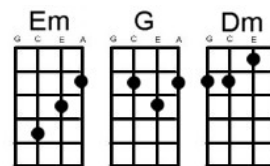

Poor Boy Split Enz

Hear this song at: <http://www.youtube.com/watch?v=J9pldHwOf2c> (play along in this key)

From: Richard G's Ukulele Songbook www.scorpexuke.com

Intro [Em] [Em] [Em] [Em]

[Em] My love is [Dm] alien

[Bm] I picked her [Am] up by chance

[C] She speaks to me [D] with ultra-high [A] frequency [Em]

[Em] A radio [Dm] band of gold

[Bm] Gonna listen 'til [Am] I grow old

[C] Ooh hoo hoo [E7] hoo

Chorus:

{ *What more can a poor boy* [Am] do [D] [G] [E7]
 A0 A2 A3 A7 A5 A3 A2 A0 E3 A0 A2 A3 A2
 { *What more can a poor boy* [Am] do [D] [G] B7!B7!
 A0 A2 A3 A7 A5 A3 A2 A0 E3 A0 A2 A3 A2 A2

[Em] The crackle of the [Dm] radio

[Bm] A message in the [Am] evening sky

[C] You're looking at an [D] interplanetary Rome[A]o [Em]

[Em] I'll never [Dm] see her face

[Bm] Between us there's [Am] too much space

[C] Ooh hoo hoo [E7] hoo

Repeat Chorus

Instrumental:

[Em] [Dm] [Bm] [Am] x 4 [C] ooh hoo hoo [E7] hoo

What more can a poor boy [Am] do [D] [G] [E7] } x 4
 A0 A2 A3 A7 A5 A3 A2 A0 E3 A0 A2 A3 A2

Outro: What more can a poor boy [C] do.....[E7]