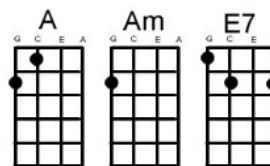

Poor Boy Split Enz

Hear this song at: <http://www.youtube.com/watch?v=J9pldHwOf2c> (play along in this key)

From: Richard G's Ukulele Songbook www.scorpexuke.com

Intro [Em] [Em] [Em] [Em]

[Em] My love is [Dm] alien

[Bm] I picked her [Am] up by chance

[C] She speaks to me [D] with ultra-high [A] frequency [Em]

[Em] A radio [Dm] band of gold

[Bm] Gonna listen 'til [Am] I grow old

[C] Ooh hoo hoo [E7] hoo

Chorus:

{ *What more can a poor boy* [Am] do [D] [G] [E7]
 A0 A2 A3 A7 A5 A3 A2 A0 E3 A0 A2 A3 A2
 { *What more can a poor boy* [Am] do [D] [G] B7!B7!
 A0 A2 A3 A7 A5 A3 A2 A0 E3 A0 A2 A3 A2 A2

[Em] The crackle of the [Dm] radio

[Bm] A message in the [Am] evening sky

[C] You're looking at an [D] interplanetary Rome[A]o [Em]

[Em] I'll never [Dm] see her face

[Bm] Between us there's [Am] too much space

[C] Ooh hoo hoo [E7] hoo

Repeat Chorus

Instrumental:

[Em] [Dm] [Bm] [Am] x 4 [C] ooh hoo hoo [E7] hoo

What more can a poor boy [Am] do [D] [G] [E7] } x 4
 A0 A2 A3 A7 A5 A3 A2 A0 E3 A0 A2 A3 A2

Outro: What more can a poor boy [C] do.....[E7]