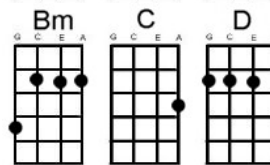

Poor Boy Split Enz

Hear this song at: <http://www.youtube.com/watch?v=J9pldHwOf2c> (play along in this key)

From: Richard G's Ukulele Songbook www.scorpexuke.com

Intro [Em] [Em] [Em] [Em]

[Em] My love is [Dm] alien

[Bm] I picked her [Am] up by chance

[C] She speaks to me [D] with ultra-high [A] frequency [Em]

[Em] A radio [Dm] band of gold

[Bm] Gonna listen 'til [Am] I grow old

[C] Ooh hoo hoo [E7] hoo

Chorus:

{ *What more can a poor boy* [Am] do [D] [G] [E7]
 A0 A2 A3 A7 A5 A3 A2 A0 E3 A0 A2 A3 A2
 { *What more can a poor boy* [Am] do [D] [G] B7!B7!
 A0 A2 A3 A7 A5 A3 A2 A0 E3 A0 A2 A3 A2 A2

[Em] The crackle of the [Dm] radio

[Bm] A message in the [Am] evening sky

[C] You're looking at an [D] interplanetary Rome[A]o [Em]

[Em] I'll never [Dm] see her face

[Bm] Between us there's [Am] too much space

[C] Ooh hoo hoo [E7] hoo

Repeat Chorus

Instrumental:

[Em] [Dm] [Bm] [Am] x 4 [C] ooh hoo hoo [E7] hoo

What more can a poor boy [Am] do [D] [G] [E7] } x 4
 A0 A2 A3 A7 A5 A3 A2 A0 E3 A0 A2 A3 A2

Outro: What more can a poor boy [C] do.....[E7]