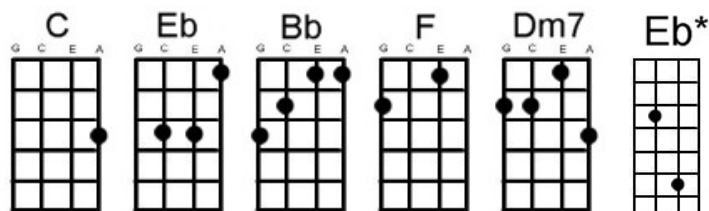

From: Richard G's Ukulele Songbook www.scorpex.net/Uke

[Eb*] [C] [Eb*] [C]

[Eb*] Old man look at my life I'm a lot like [C] you were

[Eb*] Old man look at my life I'm a lot like [C] you were

[Eb] [Bb] [F] [C] [Eb] [Bb] [F]

[C] Old man [Eb] look at my life [Bb] 24 and there's [F] so much more

[C] Live alone in a [Eb] paradise that [Bb] makes me think of [Eb] two

[C] Love lost at [Eb] such a cost

[Bb] Give me things that [F] don't get lost

[C] Like a coin that [Bb] won't get tossed [Eb] rolling home to [F] you

[C] [Dm7] [F/C] [G7sus4]

[C] Old man take a look at my life I'm a [Dm7] lot like [F/C] you [G7sus4]

[C] I need someone to love me the [Dm7] whole day [F/C] through [G7sus4]

[C] Oh one look in my eyes and you can [Dm7] tell that's [F/C] true [G7sus4]

[C] [Eb] [Bb] [F] [C] [Eb] [Bb] [Eb]

[C] Lullabys [Eb] look in your eyes [Bb] run around the [F] same old town

[C] Doesn't mean that [Eb] much to me

To [Bb] mean that much to [Eb] you

[C] I've been [Eb] first and last [Bb] look at how the [F] time goes past

[C] But I'm all a[Bb]lone at last [Eb] rolling home to [F] you

[C] [Dm7] [F/C] [G7sus4]

[C] Old man take a look at my life I'm a [Dm7] lot like [F/C] you [G7sus4]

[C] I need someone to love me the [Dm7] whole day [F/C] through [G7sus4]

[C] Oh one look in my eyes and you can [Dm7] tell that's [F/C] true [G7sus4]

[Eb*] [C]

[Eb*] Old man look at my life I'm a lot like [C] you were

[Eb*] Old man look at my life I'm a lot like [C] you were [Eb] [Bb] [F] [C]

I'm not really sure
if this is an Eb,
but it sounds just
right to me!