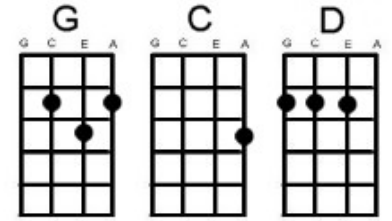

Mr E's Beautiful Blues Eels

Hear this song at: <http://www.youtube.com/watch?v=5glFm5earUY> (play along in this key)

From: Richard G's Ukulele Songbook www.scorpexuke.com

Riff under intro and other [G] [C]
[D] [C] progressions on low G uke:
G0G4C2C0E0 C2C2E2C2C0E0

Intro: [G] [C] [D] [C] [G] [C] [D] [C]

The [G] smokestack [C] spittin' black
[D] soot into the [C] sunny [G] sky [C] [D] [C]
The [G] load on the [C] road brings a
[D] tear to the [C] Indian's [G] eye [C] [D] [C]
The [G] elephant [C] won't forget
[D] what it's like [C] inside his [G] cage [C] [D] [C]
The [G] ringmaster's [C] telecaster
[D] sings on an [C] empty [G] stage [C] [D] [C]

Chorus: (Uhu) [G] God damn [C] right it's a [D] beautiful [C] day
(Uhu) [G] God damn [C] right it's a [D] beautiful [C] day
(Uhu) [G] [C] [D] [C]

The [G] girl with the [C] curls and the
[D] sweet big [C] ribbon in her [G] hair [C] [D] [C]
She's [G] crawling out the [C] window 'cause her
[D] daddy [C] just don't [G] care come on

The [G] kids flip their [C] lids when their
[D] heads hear that [C] crazy [G] sound [C] [D] [C]
Their [G] neighbour digs the [C] flavour still he's [D] moving to a [C] nother
[G] town [C] [D] [C] and I don't believe he'll come back