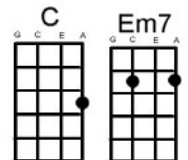

Long May You Run Neil Young

Hear this song at: <http://www.youtube.com/watch?v=alwH6Qhdn9s> (play along with capo at 2nd fret)

From: Richard G's Ukulele Songbook www.scorpex.net/Uke

Intro: [C] [Em7] [F] [C] [Am] [F] [G] [C] [Em7] [F] [C] [Am] [G] [C]

[C] We've been [Em7] through some [F] things to[C]gether

[Am] With trunks of [F] memories [G] still to come

[C] We found [Em7] things to do [F] in stormy [C] weather

[Am] Long [G] may you [C] run

[C] Long may you [Em7] run [F] long may [C] you run

[Am] Although these [F] changes have [G] come

[C] With your chrome heart [Em7] shinin' [F] in the [C] sun

[Am] Long [G] may you [C] run [F] [Ab] [C]