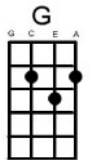

Long May You Run Neil Young

Hear this song at: <http://www.youtube.com/watch?v=alwH6Qhdn9s> (play along with capo at 2nd fret)

From: Richard G's Ukulele Songbook www.scorpex.net/Uke

Intro: [C] [Em7] [F] [C] [Am] [F] [G] [C] [Em7] [F] [C] [Am] [G] [C]

[C] We've been [Em7] through some [F] things to[C]gether

[Am] With trunks of [F] memories [G] still to come

[C] We found [Em7] things to do [F] in stormy [C] weather

[Am] Long [G] may you [C] run

[C] Long may you [Em7] run [F] long may [C] you run

[Am] Although these [F] changes have [G] come

[C] With your chrome heart [Em7] shinin' [F] in the [C] sun

[Am] Long [G] may you [C] run [F] [Ab] [C]

[C] Well it was back in Blind [Em7] River [F] in 19[C]62

[C] With your chrome heart [Em7] shinin' [F] in the [C] sun

[Am] Long [G] may you [C] run [F] [Ab] [C]

[C] Maybe the [Em7] Beach Boys have [F] got you [C] now

[Am] With those [F] waves singin' [G] Caroline