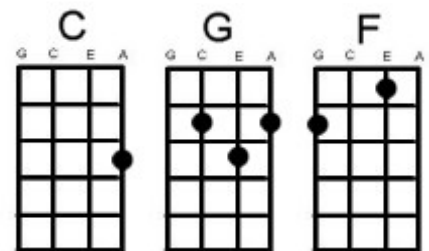

Judy is a Punk

Ramones

Hear this song at: <http://www.youtube.com/watch?v=0WaBGGfljrU> (play along with capo at 3rd fret)

From: Richard G's Ukulele Songbook www.scorpex.net/Uke

Intro: [C] [C]

[C] Jackie is a Punk Judy is a runt

They both went down to Berlin joined the [G] ice capades yayee

And [F] oh I don't know [G] why [F] oh I don't know [G] why

Perhaps they'll [C] die oh [G] yeah

Perhaps they'll [C] die oh [G] yeah

Perhaps they'll [C] die oh [G] yeah

Perhaps they'll [C] die oh [G] yeah

[G] Second verse same as the first

[C] Jackie is a Punk Judy is a runt

They both went down to Berlin joined the [G] ice capades yayee

And [F] oh I don't know [G] why [F] oh I don't know [G] why

Perhaps they'll [C] die oh [G] yeah

Perhaps they'll [C] die oh [G] yeah

Perhaps they'll [C] die oh [G] yeah

Perhaps they'll [C] die oh [G] yeah

[C] Ooh [G] oo oo oo [C] Ooh [G] oo oo oo

[C] Ooh [G] oo oo oo [C] Ooh [G] Ooh

[G] Third verse different from the first

[C] Jackie is a Punk Judy is a runt

They both went down to Frisco joined the [G] S.L.A. yayee

And [F] oh I don't know [G] why [F] oh I don't know [G] why

Perhaps they'll [C] die oh [G] yeah

Perhaps they'll [C] die oh [G] yeah

Perhaps they'll [C] die oh [G] yeah

Perhaps they'll [C] die oh [G] yeaaaaaah