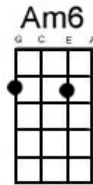

Repeat Chorus (start with My darling)

[G] Go....and [Csus2] beat your crazy head against the [G] sky
[G] Try....and [Csus2] see beyond the houses and your [G] eyes
It's O[C]K [Cmaj7] to [Am] shoot the [Am6] moon

Repeat Chorus (start with Darling)