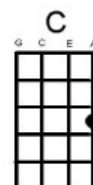

Chorus: *But [C7sus4] darling be home [C7] soon*

*I [C7sus4] couldn't bear to [C7] wait an extra [G] minute if you dawdled
My [C7sus4] darling be home [C7] soon
It's [C7sus4] not just these few [C7] hours
But I've been [G] waiting since I toddled
For the [C] great re[Cmaj7]lief of [Am] having [Am6] you to [G] talk to*

[G] And now....a [Csus2] quarter of my life is almost [G] past
I [Csus2] think I've come to see myself at [G] last
And I [C] see [Cmaj7] that the [Am] time spent con[G]fused
Was the [C] time [Cmaj7] that I [Am] spent without [G] you
And I [C] feel [Cmaj7] my[Am]self in [Am6] bloom