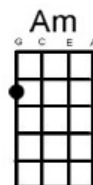

Repeat Chorus (start with So darling)

Instrumental:

Uke 1   G   Csus2   G   G   Csus2   G
Uke 2   A | 20- 2323232-020- 20- 2323232-020-
          E | --3 -----3---3 --3 -----3---3

Uke 1   C   Cmaj7   Am   Am6
Uke 2   A | 023 2   0- 0
          E | --- -   -3 -