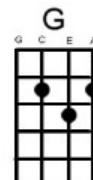

Darling Be Home Soon Lovin' Spoonful

Hear this song at: <https://www.youtube.com/watch?v=dcl3ROS-yT8> (play along in this key)

From: Richard G's Ukulele Songbook www.scorpexuke.com

Intro: [G] [G]

[G] Come....and [Csus2] talk of all the things we did to[G]day
 [G] Here....and [Csus2] laugh about our funny little [G] ways
 [G] While we [C] have [Cmaj7] a few [Am] minutes to [G] breathe
 Then I [C] know [Cmaj7] that it's [Am] time you must [G] leave

Chorus: *But [C7sus4] darling be home [C7] soon*

*I [C7sus4] couldn't bear to [C7] wait an extra [G] minute if you dawdled
 My [C7sus4] darling be home [C7] soon
 It's [C7sus4] not just these few [C7] hours
 But I've been [G] waiting since I toddled
 For the [C] great re[Cmaj7]lief of [Am] having [Am6] you to [G] talk to*