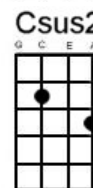

Darling Be Home Soon Lovin' Spoonful

Hear this song at: <https://www.youtube.com/watch?v=dcl3ROS-yT8> (play along in this key)

From: Richard G's Ukulele Songbook www.scorpexuke.com

Intro: [G] [G]

[G] Come....and [Csus2] talk of all the things we did to[G]day
 [G] Here....and [Csus2] laugh about our funny little [G] ways
 [G] While we [C] have [Cmaj7] a few [Am] minutes to [G] breathe
 Then I [C] know [Cmaj7] that it's [Am] time you must [G] leave