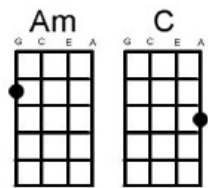

Breathe Me Sia

Hear this song at: <https://www.youtube.com/watch?v=SFGvmrJ5rjM> (play along in this key)

From: Richard G's Ukulele Songbook www.scorpexuke.com

Intro: [Am] [C] [F] [F] x 2

[Am] Help I have [C] done it a[F]gain [F]
 [Am] I have [C] been here many [F] times before [F]
 [Am] Hurt my[C]self again to[F]day [F]
 [Am] And the [C] worst part is there's [F] no one else to [F] blame

[Am] Be my [C] friend [F] [Dm]

Hold [Am] me wrap me [C] up [F] [Dm]

Unfold [Am] me I am [C] small [F] [Dm] and nee[Am]dy

Warm me [C] up [F] [Dm!] (tacet) and breathe me (1 bar rest)

[Am] Ouch I have [C] lost myself [F] again [F]

Warm me [C] up [F] [Dm!] (tacet) and breathe me [Am!]

Uke 1

Uke 2 pick in intro and verse 1:

	Am	C	F	F
A	-3-3-3-3-3-3-3-3-3-3-3-3-3-3-3-3			
E	5-5-5-5-3-3-3-3-1-1-1-1-1-1-1-1-			

Uke 2 accent down stroke with thumb in verse 2:

A	3333----	3333----	3333----	3333----
E	5555----	3333----	1111----	1111----

Uke 1

Uke 2 pick in chorus 1:

	Am	C	F	Dm
A	-3-3-3-3-3-3-3-3-3-3-3-3-0-0-0-0			
E	5-5-5-5-3-3-3-3-1-1-1-1-1-1-1-1-			

Uke 2 accent down stroke with thumb in chorus 2 and 3: