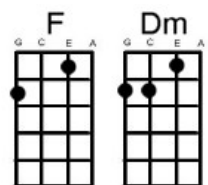

Breathe Me Sia

Hear this song at: <https://www.youtube.com/watch?v=SFGvmrJ5rjM> (play along in this key)

From: Richard G's Ukulele Songbook www.scorpexuke.com

Intro: [Am] [C] [F] [F] x 2

[Am] Help I have [C] done it a[F]gain [F]
 [Am] I have [C] been here many [F] times before [F]
 [Am] Hurt my[C]self again to[F]day [F]
 [Am] And the [C] worst part is there's [F] no one else to [F] blame

[Am] Be my [C] friend [F] [Dm]

Hold [Am] me wrap me [C] up [F] [Dm]

Unfold [Am] me I am [C] small [F] [Dm] and nee[Am]dy

Warm me [C] up [F] [Dm!] (tacet) and breathe me (1 bar rest)

[Am] Ouch I have [C] lost myself [F] again [F]

[Am] Lost my[C]self and I am [F] nowhere else [F] to be found

[Am] Yeah I [C] think that I might [F] break [F]

[Am] Lost my[C]self again [F] and I feel [F] unsafe

[Am] Be my [C] friend [F] [Dm]

Hold [Am] me wrap me [C] up [F] [Dm]

A	3333----	3333----	3333----	3333----
E	5555----	3333----	1111----	1111----

Uke 1

Uke 2 pick in chorus 1:

	Am	C	F	Dm
A	-3-3-3-3-3-3-3-3-3-3-3-3-0-0-0-0			
E	5-5-5-5-3-3-3-3-1-1-1-1-1-1-1-1-			

Uke 2 accent down stroke with thumb in chorus 2 and 3: