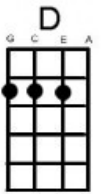

After Midnight JJ Cale

Album Version – Naturally

Hear this song at: <https://www.youtube.com/watch?v=j81Vx-0uM0k> (play along in this key)

From: Richard G's Ukulele Songbook www.scorpexuke.com

Intro: [D] [Dsus4] [D] [D] [Dsus4] [D]