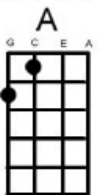

[G] Find out what it is all a[A]bout

[D] After midnight [F] we're gonna [G] let it all hang [D] out
[Dsus4] [D] [D] [Dsus4] [D]