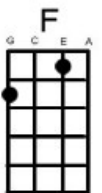

[G] Find out what it is all a[A]bout

[D] After midnight [F] we're gonna [G] let it all hang [D] out
[Dsus4] [D] [D] [Dsus4] [D]

[D] After midnight [F] gonna [G] shake your tambou[D]rine
[Dsus4] [D] [D] [Dsus4] [D]

[D] After midnight [F] it's gonna be [G] peaches and [D] cream
[Dsus4] [D] [D] [Dsus4] [D]

We're gonna [D] cause talk and suspicion
[F] Give an exhibition.