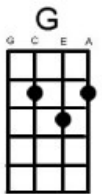

After Midnight JJ Cale

Album Version – Naturally

Hear this song at: <https://www.youtube.com/watch?v=j81Vx-0uM0k> (play along in this key)

From: Richard G's Ukulele Songbook www.scorpexuke.com

Intro: [D] [Dsus4] [D] [D] [Dsus4] [D]

[D] After midnight [F] we're gonna [G] let it all hang [D] out
[Dsus4] [D] [D] [Dsus4] [D]

[D] After midnight [F] we're gonna [G] chug-a-lug and [D] shout
[Dsus4] [D] [D] [Dsus4] [D]

We're gonna [D] cause talk and suspicion
[F] Give an exhibition

[G] Find out what it is all a[A]bout

[D] After midnight [F] we're gonna [G] let it all hang [D] out
[Dsus4] [D] [D] [Dsus4] [D]

[D] After midnight [F] gonna [G] shake your tambou[D]rine
[Dsus4] [D] [D] [Dsus4] [D]

[D] After midnight [F] it's gonna be [G] peaches and [D] cream
[Dsus4] [D] [D] [Dsus4] [D]

We're gonna [D] cause talk and suspicion
[F] Give an exhibition.

[G] Find out what it is all a[A]bout

[D] After midnight [F] we're gonna [G] let it all hang [D] out
[Dsus4] [D] [D] [Dsus4] [D]

[D] [F] [G] [D] [Dsus4] [D] [D] [Dsus4] [D] x 2

We're gonna [D] cause talk and suspicion
[F] Give an exhibition.

[G] Find out what it is all a[A]bout

[D] After midnight [F] we're gonna [G] let it all hang [D] out
[D] After midnight [F] we're gonna [G] let it all hang [D] out

[D] After midnight [F!] we're gonna [G!] let it all hang [D!] out