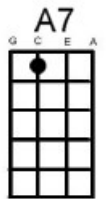

Chorus:

***So be [D7] true to your [G] school now
Just like you would to your [B7] girl or guy
Be true to your [Em] school now and let your colours [C] fly
[A7] Be true to your [Am] school [D7] [Am] [D7] [Am]***

I got a [G] letterman's sweater with a [Em] letter in front
I got for [Am] football and track
[Am7] I'm proud to [D7] wear it now
When [G] I cruise around the other [Em] parts of the town
I got a [Am] decal in back