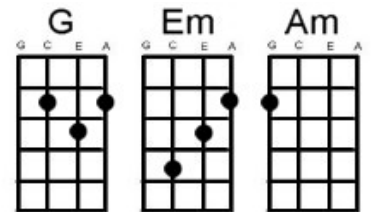

Be True To Your School Beach Boys (G)

Hear this song at: <http://www.youtube.com/watch?v=-ijkYkJfg0s> (play along with capo at 3rd fret)

From: Richard G's Ukulele Songbook www.scorpex.net/uke.htm

When [G] some loud braggart tries to [Em] put me down
And says his [Am] school is great I tell him right [D7] away
Now [G] what's the matter buddy
Ain't you [Em] heard of my school
It's number [Am] one in the state [D7] [Am]

Chorus:

***So be [D7] true to your [G] school now
Just like you would to your [B7] girl or guy
Be true to your [Em] school now and let your colours [C] fly
[A7] Be true to your [Am] school [D7] [Am] [D7] [Am]***

I got a [G] letterman's sweater with a [Em] letter in front
I got for [Am] football and track
[Am7] I'm proud to [D7] wear it now
When [G] I cruise around the other [Em] parts of the town
I got a [Am] decal in back

Chorus

[G] Rah rah rah be [Em] true to your school
[Am] Rah rah rah be [D7] true to your school
[G] Rah rah rah be [Em] true to your school
[Am] Rah rah rah be [D7] true to your school [G]