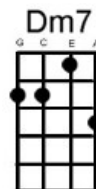

You're So Vain Carly Simon

Hear this song at: <http://www.youtube.com/watch?v=b6UAYGxiRw> (play along in this key)

From: Richard G's Ukulele Songbook www.scorpexuke.com

[Am] You walked into the party
Like you were [F] walking onto a [Am] yacht
Your hat strategically dipped below one eye
Your [F] scarf it was apri[Am]cot
You had [F] one eye [G] in the [Em7] mirror [Am] as
You [F] watched yourself ga[C]votte
And all the [G] girls dreamed that [F] they'd be your partner
They'd be your partner and

Chorus:

*[C] You're so vain you [Dm7] probably think this song is a[C]bout you
You're so [Am] vain I'll [F] bet you think this song is a[G]bout you
Don't you don't you*

You [Am] had me several years ago
When [F] I was still quite na[Am]ive
Well you said that we made such a pretty pair
And [F] that you would never [Am] leave
But you [F] gave a[G]way the [Em7] things you [Am] loved
And [F] one of them was [C] me
I had some [G]dreams they were [F]clouds in my coffee
Clouds in my coffee and

Repeat Chorus

Well I [Am] hear you went up to Saratoga
And [F] your horse naturally [Am] won
Then you flew your Lear jet up to Nova Scotia
To see the [F] total eclipse of the [Am] sun
Well you're [F] where you [G] should be [Em7] all the [Am] time
And [F] when you're not you're [C] with
Some underworld [G] spy or the [F] wife of a close friend
Wife of a close friend and