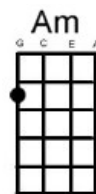

You're So Vain Carly Simon

Hear this song at: <http://www.youtube.com/watch?v=b6UAYGxiRw> (play along in this key)

From: Richard G's Ukulele Songbook www.scorpexuke.com

[Am] You walked into the party
Like you were [F] walking onto a [Am] yacht
Your hat strategically dipped below one eye
Your [F] scarf it was apri[Am]cot
You had [F] one eye [G] in the [Em7] mirror [Am] as
You [F] watched yourself ga[C]votte
And all the [G] girls dreamed that [F] they'd be your partner
They'd be your partner and

Chorus:

*[C] You're so vain you [Dm7] probably think this song is a[C]bout you
You're so [Am] vain I'll [F] bet you think this song is a[G]bout you
Don't you don't you*

You [Am] had me several years ago
When [F] I was still quite na[Am]ive
Well you said that we made such a pretty pair
And [F] that you would never [Am] leave
But you [F] gave a[G]way the [Em7] things you [Am] loved
And [F] one of them was [C] me
I had some [G]dreams they were [F]clouds in my coffee
Clouds in my coffee and

Repeat Chorus

Well I [Am] hear you went up to Saratoga
And [F] your horse naturally [Am] won
Then you flew your Lear jet up to Nova Scotia
To see the [F] total eclipse of the [Am] sun
Well you're [F] where you [G] should be [Em7] all the [Am] time
And [F] when you're not you're [C] with
Some underworld [G] spy or the [F] wife of a close friend
Wife of a close friend and