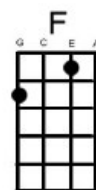

You're So Vain Carly Simon

Hear this song at: <http://www.youtube.com/watch?v=b6UAYGxiRw> (play along in this key)

From: Richard G's Ukulele Songbook www.scorpexuke.com

[Am] You walked into the party
Like you were [F] walking onto a [Am] yacht
Your hat strategically dipped below one eye
Your [F] scarf it was apri[Am]cot
You had [F] one eye [G] in the [Em7] mirror [Am] as
You [F] watched yourself ga[C]votte
And all the [G] girls dreamed that [F] they'd be your partner
They'd be your partner and

Chorus:

*[C] You're so vain you [Dm7] probably think this song is a[C]bout you
You're so [Am] vain I'll [F] bet you think this song is a[G]bout you
Don't you don't you*

You [Am] had me several years ago
When [F] I was still quite na[Am]ive
Well you said that we made such a pretty pair
And [F] that you would never [Am] leave
But you [F] gave a[G]way the [Em7] things you [Am] loved
And [F] one of them was [C] me
I had some [G]dreams they were [F]clouds in my coffee
Clouds in my coffee and

Repeat Chorus

Well I [Am] hear you went up to Saratoga
And [F] your horse naturally [Am] won
Then you flew your Lear jet up to Nova Scotia
To see the [F] total eclipse of the [Am] sun
Well you're [F] where you [G] should be [Em7] all the [Am] time
And [F] when you're not you're [C] with
Some underworld [G] spy or the [F] wife of a close friend
Wife of a close friend and