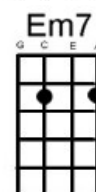

You're So Vain Carly Simon

Hear this song at: <http://www.youtube.com/watch?v=b6UAYGxiRw> (play along in this key)

From: Richard G's Ukulele Songbook www.scorpexuke.com

[Am] You walked into the party
Like you were [F] walking onto a [Am] yacht
Your hat strategically dipped below one eye
Your [F] scarf it was apri[Am]cot
You had [F] one eye [G] in the [Em7] mirror [Am] as
You [F] watched yourself ga[C]votte
And all the [G] girls dreamed that [F] they'd be your partner
They'd be your partner and

Chorus:

*[C] You're so vain you [Dm7] probably think this song is a[C]bout you
You're so [Am] vain I'll [F] bet you think this song is a[G]bout you
Don't you don't you*

You [Am] had me several years ago
When [F] I was still quite na[Am]ive
Well you said that we made such a pretty pair
And [F] that you would never [Am] leave
But you [F] gave a[G]way the [Em7] things you [Am] loved
And [F] one of them was [C] me
I had some [G]dreams they were [F]clouds in my coffee
Clouds in my coffee and

Repeat Chorus

Well I [Am] hear you went up to Saratoga
And [F] your horse naturally [Am] won
Then you flew your Lear jet up to Nova Scotia
To see the [F] total eclipse of the [Am] sun
Well you're [F] where you [G] should be [Em7] all the [Am] time
And [F] when you're not you're [C] with
Some underworld [G] spy or the [F] wife of a close friend
Wife of a close friend and