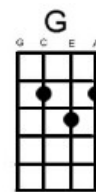

You're So Vain Carly Simon

Hear this song at: <http://www.youtube.com/watch?v=b6UAYGxiRw> (play along in this key)

From: Richard G's Ukulele Songbook www.scorpexuke.com

[Am] You walked into the party
Like you were [F] walking onto a [Am] yacht
Your hat strategically dipped below one eye
Your [F] scarf it was apri[Am]cot
You had [F] one eye [G] in the [Em7] mirror [Am] as
You [F] watched yourself ga[C]votte
And all the [G] girls dreamed that [F] they'd be your partner
They'd be your partner and

Chorus:

*[C] You're so vain you [Dm7] probably think this song is a[C]bout you
You're so [Am] vain I'll [F] bet you think this song is a[G]bout you
Don't you don't you*

You [Am] had me several years ago
When [F] I was still quite na[Am]ive
Well you said that we made such a pretty pair
And [F] that you would never [Am] leave
But you [F] gave a[G]way the [Em7] things you [Am] loved
And [F] one of them was [C] me
I had some [G]dreams they were [F]clouds in my coffee
Clouds in my coffee and

Repeat Chorus

Well I [Am] hear you went up to Saratoga
And [F] your horse naturally [Am] won
Then you flew your Lear jet up to Nova Scotia
To see the [F] total eclipse of the [Am] sun
Well you're [F] where you [G] should be [Em7] all the [Am] time
And [F] when you're not you're [C] with
Some underworld [G] spy or the [F] wife of a close friend
Wife of a close friend and