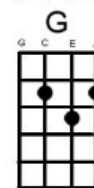

I [A] met a devil woman [G] [D]

She [A] took my heart away [G] [D]

She [A] said I had it comin' to me [G] [D]

But I [A] wanted it that way [G] [D]

[D] I think that any love is good lovin' [F*] [G*]

So I [A] took what I could [C#m7] get [F#m]

She [Bm] looked at me with big brown [E7] eyes and said

You [A] ain't seen nothin' yet [E*] [D]

B-B-B-Baby you just [A] ain't seen n-n-nothin' yet [E*] [D]

Here's something that you [A] never gonna forget [E*] [D]

He said that [D] any love is good love [F*] [G*]

So I [A] took what I could [C#m7] get

Yes I [F#m] took what I could get and then

She [Bm] looked at me with her big brown [E7] eyes and said

You [A] ain't seen nothin' yet [E*] [D]

Play F* and G* by using a D formation at the 5th and 7th frets as alternatives to the first position chords