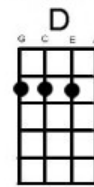

You Ain't Seen Nothing Yet Bachman Turner Overdrive

Hear this song at: <https://www.youtube.com/watch?v=99lyU5N--f8> (play along in this key)

From: Richard G's Ukulele Songbook www.scorpexuke.com

Intro: [A] [G] [D] [A] [G] [D]

I [A] met a devil woman [G] [D]

She [A] took my heart away [G] [D]

She [A] said I had it comin' to me [G] [D]

But I [A] wanted it that way [G] [D]

[D] I think that any love is good lovin' [F*] [G*]

So I [A] took what I could [C#m7] get [F#m]

She [Bm] looked at me with big brown [E7] eyes and said

You [A] ain't seen nothin' yet [E*] [D]

B-B-B-Baby you just [A] ain't seen n-n-nothin' yet [E*] [D]

Here's something that you [A] never gonna forget [E*] [D]

B-B-B-Baby you just [A] ain't seen n-n-n-nothin' yet [E*] [D]

[A] [G] [D] [A] [G] [D]

And [A] now I'm feelin' better [G] [D]

Cause [A] I found out for sure [G] [D]

She [A] took me to her doctor [G] [D]

And he [A] told me of a cure [G] [D]

He said that [D] any love is good love [F*] [G*]

So I [A] took what I could [C#m7] get

Yes I [F#m] took what I could get and then

She [Bm] looked at me with her big brown [E7] eyes and said

You [A] ain't seen nothin' yet [E*] [D]

B-B-B-Baby you just [A] ain't seen n-n-nothin' yet [E*] [D]

Here's some lovin' that you [A] never gonna forget [E*] [D]

B-B-B-Baby you just [A] ain't seen n-n-n-nothin' yet [E*] [D]

[A] [G] [D] [A] [G] [D] [A!]

Play F* and G* by using a D formation at the 5th and 7th frets as alternatives to the first position chords