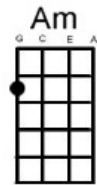

Walk Don't Run Ventures

Hear this song at: <http://www.youtube.com/watch?v=1I0jy1H5qTo> (play along in this key)

From: Richard G's Ukulele Songbook www.scorpexuke.com

Uke 1: E | 555 333 111 0 555 333 111 0
Uke 2: Am G F E7 Am G F E7