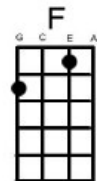

Uke 2: Am G F E7 Am G F G C G C F C

Uke 1: A | ----- 33 -- -- 0--0-- 2--2-- 7 7532
E | -----0133 33 55 545 -1--1- -4--4- 8 ----
C | ---02--00 00 00 000 --0--0 --4--4 - ----
G | 024----- -- -- -- -- -- -- -- -- --