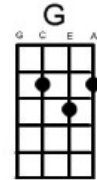

Uke 2: Am G F E7 Am G F G C G C E7

Uke 1: A | 0-----032 0-----0-----
E | -----013--- -----013-31--- -010-----
C | ---02----- ---02-----434 2---204020
G | -24----- -24-----