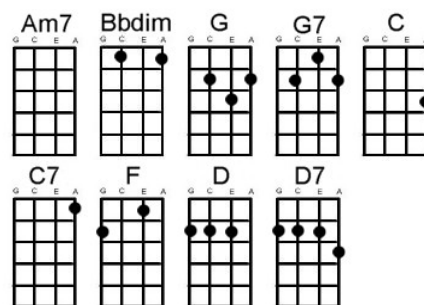

Ukulele Song Arthur Godfrey

Hear this song at: <http://www.youtube.com/watch?v=ANDENTpHG50> (original key G)

From: Richard G's Ukulele Songbook www.scorpex.net/Uke

Intro tab: Slide C0→C7 then C0 E0 A0 G0 C0 E0 A0

[Am7] Girl met a boy boy met a girl

Once u[Bbdim]pon a uku[G]lele

Boy couldn't play GCEA on the lady's uku[C]lele

Moonlit lagoons tropical tunes

How she [Bbdim] played her uku[G]lele

Though he could pet he couldn't fret

On her pretty uku[C]lele

[C7] Stranger came by with a gleam in his eye

And [F] oh how he could [C7] wiki waki [F] woo [F] [E] [Eb]

[D] After a while they went marching down the aisle

[D7] Singing wiki waki we [G] do [G7]

Easy to see take it from me get yourself a uku[C]lele

[F] [E] [Eb] [D] run is played by sliding G5C5E5A8 down the neck.