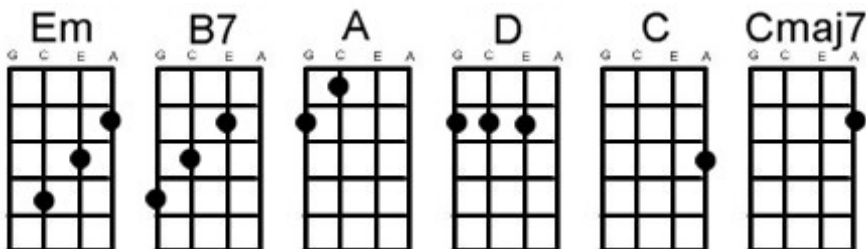

This Little Bird Marianne Faithfull

Hear this song at: <http://www.youtube.com/watch?v=BOJMcClg9cc> (Richard G – play along in this key)

From: Richard G's Ukulele Songbook www.scorpex.net/Uke

Intro: [Em] [D] [C] [B7]

[Em] There's a little bird that [B7] somebody [Em] sends
[Em] Down to the earth to [Cmaj7] live on the [B7] wind
[Em] Borne on the wind and he [Cmaj7] sleeps on the wind
[Em] This little bird that [B7] somebody sends
[Em] He's light and fragile and [B7] feathered sky [Em] blue
[Em] So thin and graceful
The [Cmaj7] sun shines [B7] through
[Em] This little bird who [Cmaj7] lives on the wind
[Em] This little bird that [B7] somebody [Em] sends
[Em] He flies so [A] high up [D] in the sky
[C] Out of reach of [B7] human eye
[Em] And the only time that he [Cmaj7] touches the ground
[Em] Is when that [B7] little bird
[Em] Is when that [B7] little bird
[Em] Is when that [B7] little bird [Em] dies

Note: On my Youtube video I am playing C as G4C3E2A0