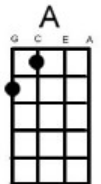

The Sun Ain't Gonna Shine (Anymore)

Walker Brothers

Hear this song at: <https://www.youtube.com/watch?v=Q11ium-Lv8> (play along in this key)

From: Richard G's Ukulele Songbook www.scorpexuke.com

Intro: Uke 1 E | 2 0 2 3 - - }
C | - - - 2 1 } X 2
Uke 2 D Em7 A }

[D] [D] [D] Loneliness [Gsus2] is a cloak you wear
[Dmaj7] A deep shade of blue [Gsus2] is always there
[D] The sun ain't gonna shine any[Gsus2]more
The moon ain't gonna rise in the [D] sky
The tears are always clouding your [Em7] eyes
[A7] When you're with[D]out love [Em7] Ba[A]by
[D] Emptiness [Gsus2] is a place you're in
[Dmaj7] With nothing to lose but no [Gsus2] more to win
[D] The sun ain't gonna shine any[Gsus2]more
The moon ain't gonna rise in the [D] sky
The tears are always clouding your [Em7] eyes
[A7] When you're with[D]out love
[E7] Lonely [A] without you [E7] baby
Girl I [E7] need you [A] I can't go o o o [F#m] o [A7*] on
The [D] sun ain't gonna shine anymore
(The sun ain't gonna shine anymore)
The [Gsus2] moon ain't gonna rise in the sky
(The moon ain't gonna rise in the sky)
The [D] tears are always clouding your eyes
(The tears are always clouding your [Em7] eyes)
[A7] When you're with[D]out love [Em7] Ba[A]by
Repeat Intro and finish with [D!]