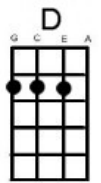

The Sun Ain't Gonna Shine (Anymore)

Walker Brothers

Hear this song at: <https://www.youtube.com/watch?v=Q11ium-Lv8> (play along in this key)

From: Richard G's Ukulele Songbook www.scorpexuke.com

Intro: Uke 1 E | 2 0 2 3 - - }
C | - - - 2 1 } X 2
Uke 2 D Em7 A }

[D] [D] [D] Loneliness [Gsus2] is a cloak you wear
[Dmaj7] A deep shade of blue [Gsus2] is always there
[D] The sun ain't gonna shine any[Gsus2]more
The moon ain't gonna rise in the [D] sky
The tears are always clouding your [Em7] eyes
[A7] When you're with[D]out love [Em7] Ba[A]by
[D] Emptiness [Gsus2] is a place you're in
[Dmaj7] With nothing to lose but no [Gsus2] more to win
[D] The sun ain't gonna shine any[Gsus2]more
The moon ain't gonna rise in the [D] sky
The tears are always clouding your [Em7] eyes
[A7] When you're with[D]out love
[E7] Lonely [A] without you [E7] baby
Girl I [E7] need you [A] I can't go o o o [F#m] o [A7*] on
The [D] sun ain't gonna shine anymore
(The sun ain't gonna shine anymore)
The [Gsus2] moon ain't gonna rise in the sky
(The moon ain't gonna rise in the sky)
The [D] tears are always clouding your eyes
(The tears are always clouding your [Em7] eyes)
[A7] When you're with[D]out love [Em7] Ba[A]by
Repeat Intro and finish with [D!]