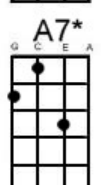

The Sun Ain't Gonna Shine (Anymore)

Walker Brothers

Hear this song at: <https://www.youtube.com/watch?v=Q11ium-Lv8> (play along in this key)

From: Richard G's Ukulele Songbook www.scorpexuke.com

Intro: Uke 1 E | 2 0 2 3 - - }
C | - - - 2 1 } X 2
Uke 2 D Em7 A }

[D] [D] [D] Loneliness [Gsus2] is a cloak you wear
[Dmaj7] A deep shade of blue [Gsus2] is always there
[D] The sun ain't gonna shine any[Gsus2]more
The moon ain't gonna rise in the [D] sky
The tears are always clouding your [Em7] eyes
[A7] When you're with[D]out love [Em7] Ba[A]by
[D] Emptiness [Gsus2] is a place you're in
[Dmaj7] With nothing to lose but no [Gsus2] more to win
[D] The sun ain't gonna shine any[Gsus2]more
The moon ain't gonna rise in the [D] sky
The tears are always clouding your [Em7] eyes
[A7] When you're with[D]out love
[E7] Lonely [A] without you [E7] baby
Girl I [E7] need you [A] I can't go o o o [F#m] o [A7*] on
The [D] sun ain't gonna shine anymore
(The sun ain't gonna shine anymore)
The [Gsus2] moon ain't gonna rise in the sky
(The moon ain't gonna rise in the sky)
The [D] tears are always clouding your eyes
(The tears are always clouding your [Em7] eyes)
[A7] When you're with[D]out love [Em7] Ba[A]by
Repeat Intro and finish with [D!]