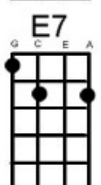

The Sun Ain't Gonna Shine (Anymore)

Walker Brothers

Hear this song at: <https://www.youtube.com/watch?v=Q11ium-Lv8> (play along in this key)

From: Richard G's Ukulele Songbook www.scorpexuke.com

Intro: Uke 1 E | 2 0 2 3 - - }
C | - - - 2 1 } X 2
Uke 2 D Em7 A }

[D] [D] [D] Loneliness [Gsus2] is a cloak you wear
[Dmaj7] A deep shade of blue [Gsus2] is always there
[D] The sun ain't gonna shine any[Gsus2]more
The moon ain't gonna rise in the [D] sky
The tears are always clouding your [Em7] eyes
[A7] When you're with[D]out love [Em7] Ba[A]by
[D] Emptiness [Gsus2] is a place you're in
[Dmaj7] With nothing to lose but no [Gsus2] more to win
[D] The sun ain't gonna shine any[Gsus2]more
The moon ain't gonna rise in the [D] sky
The tears are always clouding your [Em7] eyes
[A7] When you're with[D]out love
[E7] Lonely [A] without you [E7] baby
Girl I [E7] need you [A] I can't go o o o [F#m] o [A7*] on
The [D] sun ain't gonna shine anymore
(The sun ain't gonna shine anymore)
The [Gsus2] moon ain't gonna rise in the sky
(The moon ain't gonna rise in the sky)
The [D] tears are always clouding your eyes
(The tears are always clouding your [Em7] eyes)
[A7] When you're with[D]out love [Em7] Ba[A]by
Repeat Intro and finish with [D!]