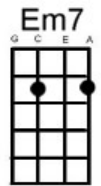

The Sun Ain't Gonna Shine (Anymore)

Walker Brothers

Hear this song at: <https://www.youtube.com/watch?v=Q11ium-Lv8> (play along in this key)

From: Richard G's Ukulele Songbook www.scorpexuke.com

Intro: Uke 1 E | 2 0 2 3 - - }
C | - - - 2 1 } X 2
Uke 2 D Em7 A }

[D] [D] [D] Loneliness [Gsus2] is a cloak you wear
[Dmaj7] A deep shade of blue [Gsus2] is always there
[D] The sun ain't gonna shine any[Gsus2]more
The moon ain't gonna rise in the [D] sky
The tears are always clouding your [Em7] eyes
[A7] When you're with[D]out love [Em7] Ba[A]by
[D] Emptiness [Gsus2] is a place you're in
[Dmaj7] With nothing to lose but no [Gsus2] more to win
[D] The sun ain't gonna shine any[Gsus2]more
The moon ain't gonna rise in the [D] sky
The tears are always clouding your [Em7] eyes
[A7] When you're with[D]out love
[E7] Lonely [A] without you [E7] baby
Girl I [E7] need you [A] I can't go o o o [F#m] o [A7*] on
The [D] sun ain't gonna shine anymore
(The sun ain't gonna shine anymore)
The [Gsus2] moon ain't gonna rise in the sky
(The moon ain't gonna rise in the sky)
The [D] tears are always clouding your eyes
(The tears are always clouding your [Em7] eyes)
[A7] When you're with[D]out love [Em7] Ba[A]by
Repeat Intro and finish with [D!]