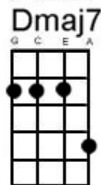

The Sun Ain't Gonna Shine (Anymore)

Walker Brothers

Hear this song at: <https://www.youtube.com/watch?v=Q11ium-Lv8> (play along in this key)

From: Richard G's Ukulele Songbook www.scorpexuke.com

Intro: Uke 1 E | 2 0 2 3 - - }
C | - - - 2 1 } X 2
Uke 2 D Em7 A }

[D] [D] [D] Loneliness [Gsus2] is a cloak you wear
[Dmaj7] A deep shade of blue [Gsus2] is always there
[D] The sun ain't gonna shine any[Gsus2]more
The moon ain't gonna rise in the [D] sky
The tears are always clouding your [Em7] eyes
[A7] When you're with[D]out love [Em7] Ba[A]by
[D] Emptiness [Gsus2] is a place you're in
[Dmaj7] With nothing to lose but no [Gsus2] more to win
[D] The sun ain't gonna shine any[Gsus2]more
The moon ain't gonna rise in the [D] sky
The tears are always clouding your [Em7] eyes
[A7] When you're with[D]out love
[E7] Lonely [A] without you [E7] baby
Girl I [E7] need you [A] I can't go o o o [F#m] o [A7*] on
The [D] sun ain't gonna shine anymore
(The sun ain't gonna shine anymore)
The [Gsus2] moon ain't gonna rise in the sky
(The moon ain't gonna rise in the sky)
The [D] tears are always clouding your eyes
(The tears are always clouding your [Em7] eyes)
[A7] When you're with[D]out love [Em7] Ba[A]by
Repeat Intro and finish with [D!]