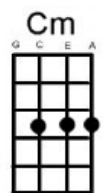

[G] It's so hard for me now but I'll [G7] make it somehow
Though I [C] know I'll never be the [Cm] same
Won't you ever change your [G] ways
It's so hard to make love [E7] pay
When you're on the losing [Am] end
[D] And I feel that way a[G]ga[C]in [G]
Solo (over verse chords) [G] [D] [Am] [G]