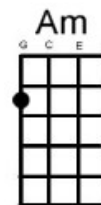

# The Letter Box Tops

Hear this song at: <http://www.youtube.com/watch?v=BQaUs5J2wdI> (play along in this key)

From: Richard G's Ukulele Songbook [www.scorpex.net/Uke](http://www.scorpex.net/Uke)

[Am] Gimme a ticket for an [F] aeroplane  
[Am/C] Ain't got time to take a [D7] fast train  
[Am] Lonely days are gone [F] I'm a-goin' home  
Cause my [E7] baby just wrote me a [Am] letter  
[Am] I don't care how much money I [F] gotta spend  
[Am/C] Got to get back to my [D7] baby again  
[Am] Lonely days are gone [F] I'm a-goin' home  
My [E7] baby just wrote me a [Am] letter  
Well she [C] wrote me a [G] letter  
Said she [F] couldn't [C] live with[G]out me no more  
[C] Listen mister [G] can't you see I [F] got to get [C] back  
To my [G] baby once more [E7] anyway...

[Am] Gimme a ticket for an [F] aeroplane  
[Am/C] Ain't got time to take a [D7] fast train  
[Am] Lonely days are gone [F] I'm a-goin' home  
My [E7] baby just wrote me a [Am] letter  
Well she [C] wrote me a [G] letter  
Said she [F] couldn't [C] live with[G]out me no more  
[C] Listen mister [G] can't you see I [F] got to get [C] back  
To my [G] baby once more [E7] anyway...