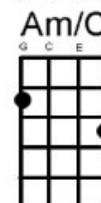

# The Letter Box Tops

Hear this song at: <http://www.youtube.com/watch?v=BQaUs5J2wdI> (play along in this key)

From: Richard G's Ukulele Songbook [www.scorpex.net/Uke](http://www.scorpex.net/Uke)

[Am] Gimme a ticket for an [F] aeroplane  
[Am/C] Ain't got time to take a [D7] fast train  
[Am] Lonely days are gone [F] I'm a-goin' home  
Cause my [E7] baby just wrote me a [Am] letter  
[Am] I don't care how much money I [F] gotta spend  
[Am/C] Got to get back to my [D7] baby again  
[Am] Lonely days are gone [F] I'm a-goin' home  
My [E7] baby just wrote me a [Am] letter  
Well she [C] wrote me a [G] letter  
Said she [F] couldn't [C] live with[G]out me no more  
[C] Listen mister [G] can't you see I [F] got to get [C] back  
To my [G] baby once more [E7] anyway...

[Am] Gimme a ticket for an [F] aeroplane  
[Am/C] Ain't got time to take a [D7] fast train  
[Am] Lonely days are gone [F] I'm a-goin' home  
My [E7] baby just wrote me a [Am] letter  
Well she [C] wrote me a [G] letter  
Said she [F] couldn't [C] live with[G]out me no more  
[C] Listen mister [G] can't you see I [F] got to get [C] back  
To my [G] baby once more [E7] anyway...