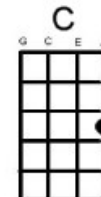

# The Letter Box Tops

Hear this song at: <http://www.youtube.com/watch?v=BQaUs5J2wdI> (play along in this key)

From: Richard G's Ukulele Songbook [www.scorpex.net/Uke](http://www.scorpex.net/Uke)

[Am] Gimme a ticket for an [F] aeroplane  
[Am/C] Ain't got time to take a [D7] fast train  
[Am] Lonely days are gone [F] I'm a-goin' home  
Cause my [E7] baby just wrote me a [Am] letter  
[Am] I don't care how much money I [F] gotta spend  
[Am/C] Got to get back to my [D7] baby again  
[Am] Lonely days are gone [F] I'm a-goin' home  
My [E7] baby just wrote me a [Am] letter  
Well she [C] wrote me a [G] letter  
Said she [F] couldn't [C] live with[G]out me no more  
[C] Listen mister [G] can't you see I [F] got to get [C] back  
To my [G] baby once more [E7] anyway...

[Am] Gimme a ticket for an [F] aeroplane  
[Am/C] Ain't got time to take a [D7] fast train  
[Am] Lonely days are gone [F] I'm a-goin' home  
My [E7] baby just wrote me a [Am] letter  
Well she [C] wrote me a [G] letter  
Said she [F] couldn't [C] live with[G]out me no more  
[C] Listen mister [G] can't you see I [F] got to get [C] back  
To my [G] baby once more [E7] anyway...