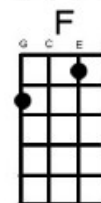

# The Letter Box Tops

Hear this song at: <http://www.youtube.com/watch?v=BQaUs5J2wdI> (play along in this key)

From: Richard G's Ukulele Songbook [www.scorpex.net/Uke](http://www.scorpex.net/Uke)

[Am] Gimme a ticket for an [F] aeroplane  
[Am/C] Ain't got time to take a [D7] fast train  
[Am] Lonely days are gone [F] I'm a-goin' home  
Cause my [E7] baby just wrote me a [Am] letter  
[Am] I don't care how much money I [F] gotta spend  
[Am/C] Got to get back to my [D7] baby again  
[Am] Lonely days are gone [F] I'm a-goin' home  
My [E7] baby just wrote me a [Am] letter  
Well she [C] wrote me a [G] letter  
Said she [F] couldn't [C] live with[G]out me no more  
[C] Listen mister [G] can't you see I [F] got to get [C] back  
To my [G] baby once more [E7] anyway...

[Am] Gimme a ticket for an [F] aeroplane  
[Am/C] Ain't got time to take a [D7] fast train  
[Am] Lonely days are gone [F] I'm a-goin' home  
My [E7] baby just wrote me a [Am] letter  
Well she [C] wrote me a [G] letter  
Said she [F] couldn't [C] live with[G]out me no more  
[C] Listen mister [G] can't you see I [F] got to get [C] back  
To my [G] baby once more [E7] anyway...