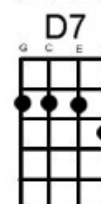

# The Letter Box Tops

Hear this song at: <http://www.youtube.com/watch?v=BQaUs5J2wdI> (play along in this key)

From: Richard G's Ukulele Songbook [www.scorpex.net/Uke](http://www.scorpex.net/Uke)

[Am] Gimme a ticket for an [F] aeroplane  
[Am/C] Ain't got time to take a [D7] fast train  
[Am] Lonely days are gone [F] I'm a-goin' home  
Cause my [E7] baby just wrote me a [Am] letter  
[Am] I don't care how much money I [F] gotta spend  
[Am/C] Got to get back to my [D7] baby again  
[Am] Lonely days are gone [F] I'm a-goin' home  
My [E7] baby just wrote me a [Am] letter  
Well she [C] wrote me a [G] letter  
Said she [F] couldn't [C] live with[G]out me no more  
[C] Listen mister [G] can't you see I [F] got to get [C] back  
To my [G] baby once more [E7] anyway...

[Am] Gimme a ticket for an [F] aeroplane  
[Am/C] Ain't got time to take a [D7] fast train  
[Am] Lonely days are gone [F] I'm a-goin' home  
My [E7] baby just wrote me a [Am] letter  
Well she [C] wrote me a [G] letter  
Said she [F] couldn't [C] live with[G]out me no more  
[C] Listen mister [G] can't you see I [F] got to get [C] back  
To my [G] baby once more [E7] anyway...