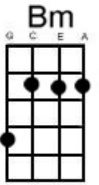

The Killing Moon Echo and the Bunnymen

Hear this song at: <http://www.youtube.com/watch?v=aX1PwkgwsG0> (play along in this key)

From: Richard G's Ukulele Songbook www.scorpex.net/Uke

Intro: [Bm] [G] [Bm] [G] [Em7] [Cmaj7]

Un[Em7]der blue moon I saw you so [Cmaj7] soon you'll take me
[Em7] Up in your arms too late to beg you

Or [Cmaj7] cancel it though I know it must be
The [Em7] killing time un[Cmaj7]willingly mine

[G] Fate [Cm] up against your [G] will

[Cm] Through the thick and [G] thin

[Cm] He will wait un[G]til

[Cm] You give yourself to [G] him [Cm] [Em7] [Cmaj7]

In [Em7] starlit nights I saw you so [Cmaj7] cruelly you kissed me
Your [Em7] lips a magic world the [Cmaj7] sky all hung with jewels
The [Em7] killing moon will [Cmaj7] come too soon

[G] Fate [Cm] up against your [G] will

[Cm] Through the thick and [G] thin

[Cm] He will wait un[G]til

[Cm] You give yourself to [G] him [Cm] [Em7] [Cmaj7]

Un[Em7]der blue moon I saw you so [Cmaj7] soon you'll take me
[Em7] Up in your arms too late to beg you