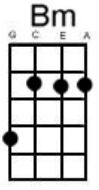

So Long Marianne Leonard Cohen

Hear this song at: <http://www.youtube.com/watch?v=vZ61su9H5RU> (play along in this key)

From: Richard G's Ukulele Songbook www.scorpexuke.com

Intro: [A] [Asus4] [A] [Asus4]

[A] Come over to the window my little [Bm] darling

[D] I'd like to try to read your [A] palm

[G] I used to think I was some kind of [D] gypsy boy

[F#m] Before I let you take me [E7] home

Chorus: Now [A] so long Marianne [F#m] it's time we began
To [E7] laugh and cry and cry and laugh about it [A] all again
[Asus4] [A] [Asus4]

[A] Well you know that I love to [Bm] live with you

[D] But you make me forget so very [A] much

[G] I forget to pray for the [D] angels

And then the [F#m] angels forget to pray for [E7] us

[A] We met when we were [Bm] almost young

[D] Deep in the green lilac [A] park

[G] You held on to me like I was a [D] crucifix

[F#m] As we went kneeling through the [E7] dark

[A] Your letters they all say that you're be[Bm]side me now

[D] Then why do I feel a[A]lone

[G] I'm standing on a ledge and your [D] fine spider web

Is [F#m] fastening my ankle to a [E7] stone

[A] For now I need your [Bm] hidden love

[D] I'm cold as a new razor [A] blade

[G] You left when I told you I was [D] curious

[F#m] I never said that I was [E7] brave

[A] Oh you are really such a [Bm] pretty one

[D] I see you've gone and changed your [A] name again

[G] And just when I climbed this whole [D] mountainside

[F#m] To wash my eye[E7]lids in the rain