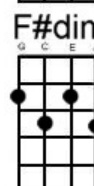

She Caught The Katy Taj Mahal

Hear this song at: <https://www.youtube.com/watch?v=8_mcvifJ5N0> (play along with capo at 1st fret)

From: Richard G's Ukulele Songbook www.scorpexuke.com

[A] [F#m] [A] [F#m] [A] [F#m] [A] [F#m]

[A] She caught the katy and [E7] left me a mule to [A] ride

[A] She caught the katy and [E7] left me a mule to [A] ride

Well my [A] baby caught the katy she left me a [A7] mule to ride

The [D] train pulled out and I swung [F#dim] on behind

[A] Crazy 'bout her that

[E7] Hard-headed woman of [A] mine [D] [A]

[A] Man my baby long [E7] great God she mighty she [A] tall

[A] You know my baby long

[E7] Great God she mighty my baby [A] tall

Well you know my [A] baby she long [A7] my baby she tall

She [D] sleep with her head in the kitchen

And her [F#dim] feet out in the hall

And I'm [A] still crazy 'bout her

That [E7] hard-headed woman of [A] mine [A7]

Well I [D] love my baby she's so fine

[A] I wish she'd come and see me sometime

She don't be[G]lieve I love her look what a hole I'm in

She don't be[E7]lieve I'm sinking look what shape I'm in

Instrumental (follow verse chords)

[A] She caught the katy and [E7] left me a mule to [A] ride

[A] She caught the katy and [E7] left me a mule to [A] ride

Well my [A] baby caught the katy left me a [A7] mule to ride

The [D] train pulled out and I swung [F#dim] on behind

I'm [A] crazy 'bout her that [E7] hard-headed woman

[D] Hard-headed woman of [A] mine