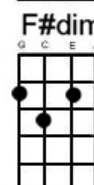

She Caught The Katy Taj Mahal

Hear this song at: <https://www.youtube.com/watch?v=8_mcvifJ5N0> (play along with capo at 1st fret)

From: Richard G's Ukulele Songbook www.scorpexuke.com

[A] [F#m] [A] [F#m] [A] [F#m] [A] [F#m]

[A] She caught the katy and [E7] left me a mule to [A] ride

[A] She caught the katy and [E7] left me a mule to [A] ride

Well my [A] baby caught the katy she left me a [A7] mule to ride

The [D] train pulled out and I swung [F#dim] on behind

[A] Crazy 'bout her that

[E7] Hard-headed woman of [A] mine [D] [A]

[A] Man my baby long [E7] great God she mighty she [A] tall

[A] You know my baby long

[E7] Great God she mighty my baby [A] tall

Well you know my [A] baby she long [A7] my baby she tall

She [D] sleep with her head in the kitchen

And her [F#dim] feet out in the hall

And I'm [A] still crazy 'bout her

That [E7] hard-headed woman of [A] mine [A7]

Well I [D] love my baby she's so fine

[A] I wish she'd come and see me sometime

She don't be[G]lieve I love her look what a hole I'm in

She don't be[E7]lieve I'm sinking look what shape I'm in

Instrumental (follow verse chords)

[A] She caught the katy and [E7] left me a mule to [A] ride

[A] She caught the katy and [E7] left me a mule to [A] ride

Well my [A] baby caught the katy left me a [A7] mule to ride

The [D] train pulled out and I swung [F#dim] on behind

I'm [A] crazy 'bout her that [E7] hard-headed woman

[D] Hard-headed woman of [A] mine