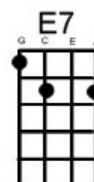

She Caught The Katy Taj Mahal

Hear this song at: <https://www.youtube.com/watch?v=8_mcvifJ5N0> (play along with capo at 1st fret)

From: Richard G's Ukulele Songbook www.scorpexuke.com

[A] [F#m] [A] [F#m] [A] [F#m] [A] [F#m]

[A] She caught the katy and [E7] left me a mule to [A] ride

[A] She caught the katy and [E7] left me a mule to [A] ride

Well my [A] baby caught the katy she left me a [A7] mule to ride

The [D] train pulled out and I swung [F#dim] on behind

[A] Crazy 'bout her that

[E7] Hard-headed woman of [A] mine [D] [A]

[A] Man my baby long [E7] great God she mighty she [A] tall

[A] You know my baby long

[E7] Great God she mighty my baby [A] tall

Well you know my [A] baby she long [A7] my baby she tall

She [D] sleep with her head in the kitchen

And her [F#dim] feet out in the hall

And I'm [A] still crazy 'bout her

That [E7] hard-headed woman of [A] mine [A7]

Well I [D] love my baby she's so fine

[A] I wish she'd come and see me sometime

She don't be[G]lieve I love her look what a hole I'm in

She don't be[E7]lieve I'm sinking look what shape I'm in

Instrumental (follow verse chords)

[A] She caught the katy and [E7] left me a mule to [A] ride

[A] She caught the katy and [E7] left me a mule to [A] ride

Well my [A] baby caught the katy left me a [A7] mule to ride

The [D] train pulled out and I swung [F#dim] on behind

I'm [A] crazy 'bout her that [E7] hard-headed woman

[D] Hard-headed woman of [A] mine