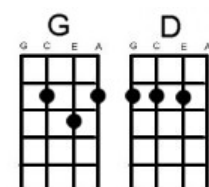

F* G5C5E5AX

C* G0C0E0AX

C** G5C4E3A3

And the [F] feeling coming from my [G] bones says find a [D] home

[D] [F*] [D] [C*] [Bb] [A] [D] [D] [F*] [D] [C*] [Bb] [C**] [Bb] [A]

[D] [F*] [D] [C*] [Bb] [A] [D] [D] [F*] [D] [C*] [Bb] [C**] [Bb] [A] [F] [G] Riff x 4

I'm going to [Dm] Witchita [Bb] [A]

Far from this [Dm] opera for ever [Bb] more [A]

I'm going to [Dm] work the straw [Bb] [A]

Make the sweat [Dm] drip out of every [Bb] pore [A]

And I'm [Dm] bleedin' and I'm bleedin'

And I'm [Bb] bleeding right be [A] fore the [Dm] Lord [Bb] [A]

All the [Dm] words are gonna to bleed from [Bb] me

And I will [A] think no [Dm] more [Bb] [A]

Bass riff

D0 D0D3D0A3A1 A0

Low G riff

C2 C2E1C2C0G3 G2

High G riff

A5 A5A8A5A3A1 A0

And the [F] stains coming from my [G] blood says go back [D] home

[D] [F*] [D] [C*] [Bb] [A] [D] [D] [F*] [D] [C*] [Bb] [C**] [Bb] [A]

[D] [D] [F*] [D] [C*] [Bb] [A] [D] [D] [F*] [D] [C*] [Bb] [C**] [Bb] [A] [D!]