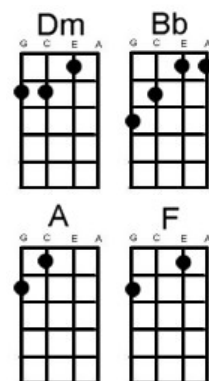

# Seven Nation Army White Stripes

Hear this song at: <https://www.youtube.com/watch?v=0J2QdDbelmY> (play along with capo at second fret)

From: Richard G's Ukulele Songbook [www.scorpexuke.com](http://www.scorpexuke.com)

**Intro:** Riff (see box below) solo x 4 or chords [Dm] [Bb] [A] x 4

I'm gonna [Dm] fight 'em off [Bb] [A]

A seven nation [Dm] army couldn't hold me [Bb] back [A]

Their gonna [Dm] rip it off [Bb] [A]

Taking their [Dm] time right behind my [Bb] back [A]

And I'm [Dm] talking to myself at [Bb] night

Because I [A] can't for [Dm] get [Bb] [A]

[Dm] Back and forth through my [Bb] mind behind a [A] ciga [Dm] rette [Bb] [A]

And the [F] message coming from my [G] eyes says leave it a [D] lone

## High G riff

A5 A5A8A5A3A1 A0

And the [F] stains coming from my [G] blood says go back [D] home

[D] [F\*] [D] [C\*] [Bb] [A] [D] [D] [F\*] [D] [C\*] [Bb] [C\*\*] [Bb] [A]

[D] [D] [F\*] [D] [C\*] [Bb] [A] [D] [D] [F\*] [D] [C\*] [Bb] [C\*\*] [Bb] [A] [D!]