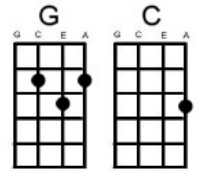

Pictures of Lily Who

Hear this song at: <http://www.youtube.com/watch?v=7BmkBroiw1s> (play along in this key)

From: Richard G's Ukulele Songbook www.scorpexuke.com

Intro: [G]

[C] I used to [Em] wake up in the [Am] morning [G] I used to feel so bad

[C] I got so [Em] sick of having [Am] sleepless nights

[G] I went and told my dad

He said [Am] son now here's [G] some little [F] something [E7]

[Am] And stuck them on my [G] wall

[C] And now my [Em] nights ain't quite so [Am] lonely

In fact I [G] I don't feel bad at all I don't feel bad at [G7] all

[C] Pictures of [Em] Lily

[Am] Made my [G] life so [F] wonder[Em]ful [D] [G]

[C] Pictures of [Em] Lily

[Am] Helped me [G] sleep at [F] night [Em] [D] [E7]

[C] I asked my [Em] dad where Lily [Am] I could find

He said [G] son now don't be silly

[Am] She's been [G] dead since 19[F]2[E7]9 [Am] oh how I cried that [G] night

[C] If only [Em] I'd been born in [Am] Lily's time [G] it would have been alright