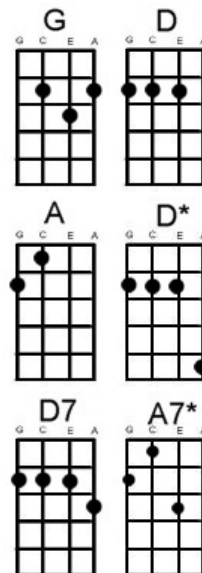

# People Got To Be Free Rascals

Hear this song at: <https://www.youtube.com/watch?v=CYcz7gMnifk> (play along with capo at 3<sup>rd</sup> fret)

From: Richard G's Ukulele Songbook [www.scorpexuke.com](http://www.scorpexuke.com)

[G] All the world [D] over so [A] easy to [D] see  
[G] People every[D]where just [A] wanna be [D] free  
[G] Listen please [D] listen that's the [A] way it should [D] be  
[G] Peace in the [D] valley people [A] got to be [D] free  
[D\*][D\*][D7][A] [A][A][A7\*][D] [D\*][D\*][D7][A] [A][A][A7\*]  
[D] You should [A] see  
What a [Bm] lovely lovely world this would [F#m] be  
[G] If every[D]one learned to live to[Em]gether [A]  
[D] It seems to [A] me such an [Bm] easy easy thing this should [F#m] be  
[G] Why can't you and [D] me learn to love one an[Em]other [A]

There'll be [G] shoutin' from the [D] mountains on [A] out to [D] the sea  
[G] No two ways a[D]bout it people [A] have to be [D] free  
[G] Ask me my o[D]pinion my o[A]pinion will [D] be  
It's a [G] natural situ[D]ation for a [A] man to be [D] free  
[D\*][D\*][D7][A] [A][A][A7\*][D] [D\*][D\*][D7][A] [A][A][A7\*]  
[D] [Bb] [Gm7] [Asus4] [A]