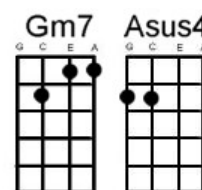

# People Got To Be Free Rascals

Hear this song at: <https://www.youtube.com/watch?v=CYcz7gMnifk> (play along with capo at 3<sup>rd</sup> fret)

From: Richard G's Ukulele Songbook [www.scorpexuke.com](http://www.scorpexuke.com)

[G] All the world [D] over so [A] easy to [D] see  
[G] People every[D]where just [A] wanna be [D] free  
[G] Listen please [D] listen that's the [A] way it should [D] be  
[G] Peace in the [D] valley people [A] got to be [D] free  
[D\*][D\*][D7][A] [A][A][A7\*][D] [D\*][D\*][D7][A] [A][A][A7\*]  
[D] You should [A] see  
What a [Bm] lovely lovely world this would [F#m] be  
[G] If every[D]one learned to live to[Em]gether [A]  
[D] It seems to [A] me such an [Bm] easy easy thing this should [F#m] be  
[G] Why can't you and [D] me learn to love one an[Em]other [A]

[G] All the world [D] over so [A] easy to [D] see  
[G] People every[D]where just [A] wanna be [D] free  
I [G] can't under[D]stand it so [A] simple to [D] me  
[G] People every[D]where just [A] got to be [D] free  
[D\*][D\*][D7][A] [A][A][A7\*][D] [D\*][D\*][D7][A] [A][A][A7\*]  
[D] If there's a [A] man  
Who is [Bm] down and needs a helping [F#m] hand  
All it [G] takes is you to under[D]stand and to pull him [Em] through [A]  
[D] Seems to [A] me we got to [Bm] solve it individual[F#m]ly  
[G] And I'll do unto [D] you what you do to [Em] me [A]

[G] Oh what a [D] feelin's just [A] come over [D] me  
E[G]nough to move a [D] mountain make a [A] blind man [D] see  
[G] Everybody [D] sing it now come [A] on let's go [D] see  
[G] Peace in the [D] valley now we [A] ought to be [D] free  
[D\*][D\*][D7][A] [A][A][A7\*][D] [D\*][D\*][D7][A] [A][A][A7\*] [D!]