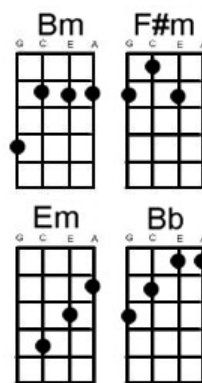

# People Got To Be Free Rascals

Hear this song at: <https://www.youtube.com/watch?v=CYcz7gMnifk> (play along with capo at 3<sup>rd</sup> fret)

From: Richard G's Ukulele Songbook [www.scorpexuke.com](http://www.scorpexuke.com)

[G] All the world [D] over so [A] easy to [D] see  
[G] People every[D]where just [A] wanna be [D] free  
[G] Listen please [D] listen that's the [A] way it should [D] be  
[G] Peace in the [D] valley people [A] got to be [D] free  
[D\*][D\*][D7][A] [A][A][A7\*][D] [D\*][D\*][D7][A] [A][A][A7\*]  
[D] You should [A] see  
What a [Bm] lovely lovely world this would [F#m] be  
[G] If every[D]one learned to live to[Em]gether [A]  
[D] It seems to [A] me such an [Bm] easy easy thing this should [F#m] be  
[G] Why can't you and [D] me learn to love one an[Em]other [A]

[G] All the world [D] over so [A] easy to [D] see  
[G] People every[D]where just [A] wanna be [D] free  
I [G] can't under[D]stand it so [A] simple to [D] me  
[G] People every[D]where just [A] got to be [D] free  
[D\*][D\*][D7][A] [A][A][A7\*][D] [D\*][D\*][D7][A] [A][A][A7\*]  
[D] If there's a [A] man  
Who is [Bm] down and needs a helping [F#m] hand  
All it [G] takes is you to under[D]stand and to pull him [Em] through [A]  
[D] Seems to [A] me we got to [Bm] solve it individual[F#m]ly  
[G] And I'll do unto [D] you what you do to [Em] me [A]

There'll be [G] shoutin' from the [D] mountains on [A] out to [D] the sea  
[G] No two ways a[D]bout it people [A] have to be [D] free  
[G] Ask me my o[D]pinion my o[A]pinion will [D] be  
It's a [G] natural situ[D]ation for a [A] man to be [D] free  
[D\*][D\*][D7][A] [A][A][A7\*][D] [D\*][D\*][D7][A] [A][A][A7\*]  
[D] [Bb] [Gm7] [Asus4] [A]