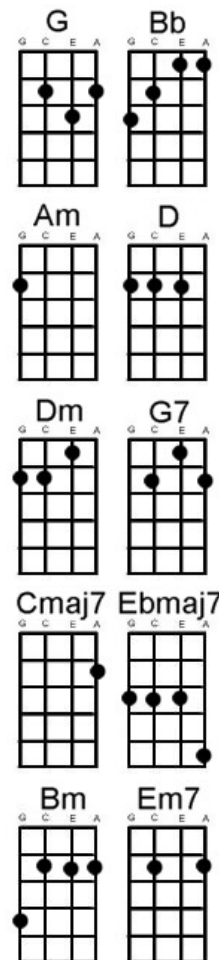

Our Day Will Come Ruby and the Romantics

Hear this song at: <http://www.youtube.com/watch?v=uVPb-TLjvWQ> (original key Eb)

From: Richard G's Ukulele Songbook www.scorpexuke.com

[G] Our day will [Bb] come
 [Am] And we'll have [D] everything
 [G] We'll share the [Bb] joy
 [Am] Falling in [D] love can bring
 [Dm] No one can tell me that [G7] I'm
 Too [Cmaj7] young to know (young to know)
 I [Ebmaj7] love you so
 And you love [Bm] me [Bb] [Am] [D]
 [G] Our day will [Bb] come
 [Am] if we just [D] wait a while
 [G] No tears for [Bb] us
 [Am] Think love and [D] wear a smile
 [Dm] Our dreams have magic be[G7]cause
 We'll [Cmaj7] always stay in [Ebmaj7] love this way
 [G] Our [Em7] day [Am] [D] will [G] come
 ([G] Our day will come [D] our day will come)

Uke 1	G	Bb	Am	D	G	Bb	Am	D
Uke 2	A ----	--0-200	----	--0-200	----	--0-200	----	--0-200
	E 3-01	03-3---	3-01	03-3---	3-01	03-3---	3-01	03-3---
	C -2--	-----	-2--	-----	-2--	-----	-2--	-----

[Dm] Our dreams have magic be[G7]cause
 We'll [Cmaj7] always stay in [Ebmaj7] love this way
 [G] Our [Em7] day [Am] [D] will [G] come
 [G] Our [Em7] day [Am] [D] will [G] come
 [G] Our [Em7] day [Am] [D] will [G] come