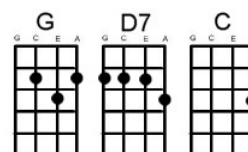

# Ob La Di Ob La Da Beatles

Hear this song at: <http://www.youtube.com/watch?v=pJhcGepfG04> (play along with capo at 3<sup>rd</sup> fret – original key Bb)

From: Richard G's Ukulele Songbook [www.scorpex.net/Uke](http://www.scorpex.net/Uke)

[G] Desmond had a barrow in the [D7] market place

Molly is the singer in a [G] band

[G] Desmond says to [G7] Molly girl I [C] like your face

And Molly [G] says this as she [D7] takes him by the [G] hand

**Chorus:** [G] Obladi oblada life goes [Bm] on [Em] bra

[G] La la how the [D7] life goes [G] on (repeat both lines)

[G] Desmond takes a trolley to the [D7] jeweller's store

Buys a twenty carat golden [G] ring

Takes it back to [G7] Molly waiting [C] at the door

And as he [G] gives it to her [D7] she begins to [G] sing **Rpt Chorus**

[C] In a couple of years they have built a home sweet [G] home

[C] With a couple of kids running in the yard

Of [G] Desmond and Molly [D7] Jones