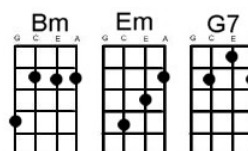

# Ob La Di Ob La Da Beatles

Hear this song at: <http://www.youtube.com/watch?v=pJhcGepfG04> (play along with capo at 3<sup>rd</sup> fret – original key Bb)

From: Richard G's Ukulele Songbook [www.scorpex.net/Uke](http://www.scorpex.net/Uke)

And as he [G] gives it to her [D7] she begins to [G] sing **Rpt Chorus**

[C] In a couple of years they have built a home sweet [G] home

[C] With a couple of kids running in the yard

Of [G] Desmond and Molly [D7] Jones

[G] Happy ever after in the [D7] market place

Desmond lets the children lend a [G] hand

Molly stays at [G7] home and does her [C] pretty face

And in the [G] evening she still [D7] sings it with the [G] band

## Rpt Chorus

[C] In a couple of years they have built a home sweet [G] home

[C] With a couple of kids running in the yard

Of [G] Desmond and Molly [D7] Jones

[G] Happy ever after in the [D7] market place