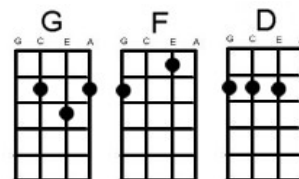

Intro: [G] [Bb] [G] [Bb]

[G] Your idea of love is strange [C] you don't believe in pleasing me

[G] There's more to love than holding hands

[D] Start kissing and squeezing me

[D] Warm lovin tender kissin let me feel what [D7] I've been missin

[G] My aim is to [F] please you [D] girl

[G] My aim is to [F] make you feel [D] right

[G] My aim is to [F] please you [D] girl

And if [C] your aim ain't the same you'd [D7] better say goodnight

[G] Baby prove you care for me [C] give me love as well as take it

[G] You gotta meet me half way girl [D]

That's the only way we can make it

[D] Warm lovin tender kissin let me feel what [D7] I've been missin

[G] My aim is to [F] please you [D] girl

[G] My aim is to [F] make you feel [D] right