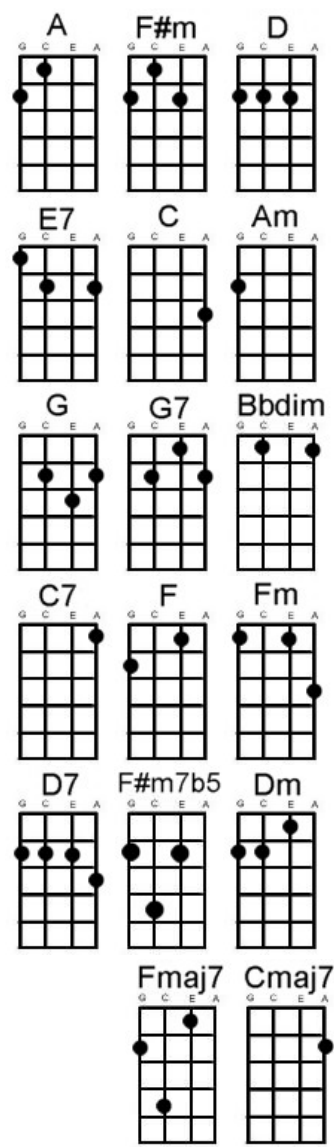

Muppet Show Theme

Hear this song at: <https://www.youtube.com/watch?v=rGOuDRViTGw> (play along in this key)

From: Richard G's Ukulele Songbook www.scorpexuke.com

It's the Muppet Show!

Uke 1 A | - - - - - 0 00 - - - - - 0 00 - 0 - - - 012
Low G E | - - - - - 2 22 - 2 - - - 2 - 0 0 00 - 0 - - - 0 - 33 3 - - -
 C | 1 11 - 1 - - - 1 - - - - 2 - - - - 0 - - - - - - - - - -
 G | - - - 2 -

Uke 2 A! F#m! D! E7! C! Am! G! G7!

Uke 1 C0 E0 C2 E3 C0 E0 C2 E3

Uke 2 [C] [Bbdim] [G] [G7] [C] [Bbdim] [G] [G7]

[C] It's [Bbdim] time to [G] play the [G7] music
 [C] It's [Bbdim] time to [G] light the [G7] light
 [C] It's [C7] time to [F] meet the [Fm] Muppets
 On the [D7] Muppet Show to [G7] night E3 A0 A2
 [C] It's [Bbdim] time to [G] put on [G7] make up
 [C] It's [Bbdim] time to [G] dress up [G7] right
 [C] It's [C7] time to [F] raise the [Fm] curtain
 On the [D7] Muppet [G7] Show to [C] night
 Why [F] do we [Fm] always [C] come here
 I [F] guess we'll [Fm] never [C] know
 It's [F] like a [Fm] kind of [Am] torture
 To [D7] have to watch the show [G7]

Percussion solo | | | | | | | |

Uke 1 A | 330202 - 3 3020 -
 E | - - - - - 3 - - - - - 3

Uke 2: C Bb G7 C Bb G7
 dim dim

[C] But [C7] now let's [F] get things [Fm] started
 [C] Why [C7] don't you [F] get things [Fm] started
 [C] It's [C7] time to [F] get things [Fm] started
 On the [C!] most sensational [F#m7b5!] inspirational
 [Fmaj7!] Celebrational [Am!] muppetational
 [Dm] This is what we [G7] call the Muppet [Cmaj7] Show A15!