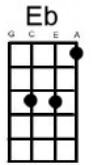

# Midnight Confessions Grass Roots

Hear this song at: <http://www.youtube.com/watch?v=5nZnqtDdsws> (play along with capo at 6<sup>th</sup> fret)

From: Richard G's Ukulele Songbook [www.scorpexuke.com](http://www.scorpexuke.com)

**Intro:** Uke 1 Bb! C! Bb! C! Eb

Uke 2 A | - - 1 4 6 4 1 - - 1 4 6 4 1

E | - - - - - - - - - - - - - - - -

C | 3 3 - - - - - - 3 3 - - - - - -

Bb C

Scratch mute for 2 bars

[Dm] The sound of your footsteps [C] telling me that you're near  
 [Em] Your soft gentle motion baby [Am] brings out the need in me  
 That [G] no one can hear except

**Chorus:** [C] In my mid[G]night confessions

[Dm] When I tell all the [G] world that I love you

[C] In my mid[G]night confessions

[Dm] When I say all the [G] things that I want to I love you

**Bridge:** [Bb] But a little gold [F] ring you wear on your [C] hand  
 Makes me under[G] stand

## Repeat Chorus (first two lines stripped back)

[C] Na nana [G] na na na nana [Bb] na nana [F] na na na na na

[C] Na nana [G] na na na nana [Bb] na nana [F] na na na na na [C]