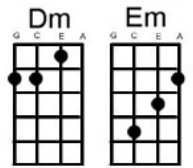

# Midnight Confessions Grass Roots

Hear this song at: <http://www.youtube.com/watch?v=5nZnqtDdsws> (play along with capo at 6<sup>th</sup> fret)

From: Richard G's Ukulele Songbook [www.scorpexuke.com](http://www.scorpexuke.com)

**Intro:** Uke 1 Bb! C! Bb! C! Eb

Uke 2 A | - - 1 4 6 4 1 - - 1 4 6 4 1

E | - - - - - - - - - - - - - - - -

C | 3 3 - - - - - - 3 3 - - - - - -

Bb C

Scratch mute for 2 bars

[Dm] The sound of your footsteps [C] telling me that you're near  
 [Em] Your soft gentle motion baby [Am] brings out the need in me  
 That [G] no one can hear except

**Chorus:** [C] In my mid[G]night confessions

[Dm] When I tell all the [G] world that I love you

[C] In my mid[G]night confessions

[Dm] When I say all the [G] things that I want to I love you

**Bridge:** [Bb] But a little gold [F] ring you wear on your [C] hand  
 Makes me under[G] stand

## Repeat Chorus (first two lines stripped back)

[C] Na nana [G] na na na nana [Bb] na nana [F] na na na na na

[C] Na nana [G] na na na nana [Bb] na nana [F] na na na na na [C]