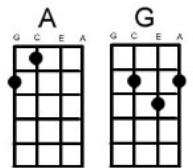

**Intro:** Uke 1 Bb! C! Bb! C! Eb

Uke 2 A | - - 1 4 6 4 1 - - 1 4 6 4 1

E | - - - - - - - - - - - - - - - -

C | 3 3 - - - - - - 3 3 - - - - - -

Bb C

Scratch mute for 2 bars

[Dm] The sound of your footsteps [C] telling me that you're near  
 [Em] Your soft gentle motion baby [Am] brings out the need in me  
 That [G] no one can hear except

**Chorus:** [C] In my mid[G]night confessions

[Dm] When I tell all the [G] world that I love you

[C] In my mid[G]night confessions

[Dm] When I say all the [G] things that I want to I love you

**Bridge:** [Bb] But a little gold [F] ring you wear on your [C] hand  
 Makes me under[G] stand

[Bb] There's another be[F]fore me

You'll never be [C] mine I'm wasting my [A] time...

## Repeat Intro

[Dm] Staggering through the daytime [C] your image on my mind

[Em] Passing so close beside you baby

[Am] Sometimes the feelings are so [G] hard to hide but