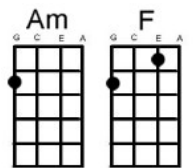

# Midnight Confessions Grass Roots

Hear this song at: <http://www.youtube.com/watch?v=5nZnqtDdsws> (play along with capo at 6<sup>th</sup> fret)

From: Richard G's Ukulele Songbook [www.scorpexuke.com](http://www.scorpexuke.com)

**Intro:** Uke 1 Bb! C! Bb! C! Eb

Uke 2 A | - - 1 4 6 4 1 - - 1 4 6 4 1

E | - - - - - - - - - - - - - - - -

C | 3 3 - - - - - - 3 3 - - - - - -

Bb C

Scratch mute for 2 bars

[Dm] The sound of your footsteps [C] telling me that you're near  
 [Em] Your soft gentle motion baby [Am] brings out the need in me  
 That [G] no one can hear except

**Chorus:** [C] In my mid[G]night confessions

[Dm] When I tell all the [G] world that I love you

[C] In my mid[G]night confessions

[Dm] When I say all the [G] things that I want to I love you

**Bridge:** [Bb] But a little gold [F] ring you wear on your [C] hand  
 Makes me under[G] stand

## Repeat Chorus (first two lines stripped back)

[C] Na nana [G] na na na nana [Bb] na nana [F] na na na na na

[C] Na nana [G] na na na nana [Bb] na nana [F] na na na na na [C]