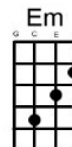

Little Red Riding Hood Sam the Sham and the Pharaohs

Hear this song at: <http://www.youtube.com/watch?v=cdVVLbe1rfY> (play along in this key)

From: Richard G's Ukulele Songbook www.scorpex.net/uke.htm

Howl [G] [Bm] [Em] Who's that I see walking in these woods

[G] [Bm] [Em] Why it's Little Red Riding Hood

[G] [Bm] [Em] Hey there Little Red [G] Riding Hood

[A] You sure are lookin' good

[C] You're everything a [B7] big bad wolf could [Em] want [B7]

[Em] Little Red [G] Riding Hood [A] I don't think little big girls should

That [C] I can be trusted [B7] walkin' with you a[Em]lone [B7] (howl)

[Em] Little Red [G] Riding Hood [A] I'd like to hold you if I could

But [C] you might think I'm a [B7] big bad wolf

So I [Em] won't [B7] (howl)

Be[D7]fore we get to Grandma's place

[Em] Little Red [G] Riding Hood [A] you sure are lookin' good

[C] You're everything a [B7] big bad wolf could [Em] want [B7] (howl)

I mean.....[Em] Baa [G] Baa? [A] Baa! [C] [B7] [Em]