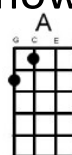

Little Red Riding Hood Sam the Sham and the Pharaohs

Hear this song at: <http://www.youtube.com/watch?v=cdVVLbe1rfY> (play along in this key)

From: Richard G's Ukulele Songbook www.scorpex.net/uke.htm

Howl [G] [Bm] [Em] Who's that I see walking in these woods

[G] [Bm] [Em] Why it's Little Red Riding Hood

[G] [Bm] [Em] Hey there Little Red [G] Riding Hood

[A] You sure are lookin' good

[C] You're everything a [B7] big bad wolf could [Em] want [B7]

[Em] Little Red [G] Riding Hood [A] I don't think little big girls should

[C] Go walking' in these [B7] spooky old woods a[Em]lone [B7] (howl)

[G] What big eyes you have

[Em] The kind of eye that drive wolves mad

[A] So just to see that you don't get chased

I think I [D7] ought to walk with you for a ways

Be[D7]fore we get to Grandma's place

[Em] Little Red [G] Riding Hood [A] you sure are lookin' good

[C] You're everything a [B7] big bad wolf could [Em] want [B7] (howl)

I mean.....[Em] Baa [G] Baa? [A] Baa! [C] [B7] [Em]