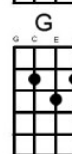

Little Red Riding Hood Sam the Sham and the Pharaohs

Hear this song at: <http://www.youtube.com/watch?v=cdVVLbe1rfY> (play along in this key)

From: Richard G's Ukulele Songbook www.scorpex.net/uke.htm

Howl [G] [Bm] [Em] Who's that I see walking in these woods

[G] [Bm] [Em] Why it's Little Red Riding Hood

[G] [Bm] [Em] Hey there Little Red [G] Riding Hood

[A] You sure are lookin' good

[C] You're everything a [B7] big bad wolf could [Em] want [B7]

[Em] Little Red [G] Riding Hood [A] I don't think little big girls should

That [C] I can be trusted [B7] walkin' with you a[Em]lone [B7] (howl)

[Em] Little Red [G] Riding Hood [A] I'd like to hold you if I could

But [C] you might think I'm a [B7] big bad wolf

So I [Em] won't [B7] (howl)

Be[D7]fore we get to Grandma's place

[Em] Little Red [G] Riding Hood [A] you sure are lookin' good

[C] You're everything a [B7] big bad wolf could [Em] want [B7] (howl)

I mean.....[Em] Baa [G] Baa? [A] Baa! [C] [B7] [Em]