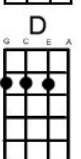

Little Green Bag George Baker Selection

Hear this song at: <http://www.youtube.com/watch?v=2DWhrE2Y7mA> (play along with strings detuned one tone)

From: Richard G's Ukulele Songbook www.scorpexuke.com

Intro: Uke 1: A E7 A
 Uke 2: A | 0-030-00--- -----030 0-030-00--- -----030
 E | -3---3--3-0 0-030-03--- -3---3--3-0 0-030-03---
 C | -----2- -2---2----- -----2- -2---2-----

Chunk 1: [A] Lookin' back on the track for a [A7*] little green [E7] bag
 [E7] Got to find just the kind or I'm losin' my [A] mind
 [A] Out of sight in the night out of [A7*] sight in the [E7] day
 [E7] Lookin' back on the track gonna do it my [A] way
 [A] Out of sight in the night out of [A7*] sight in the [E7] day
 [E7] Lookin' back on the track gonna do it my [A] way lookin' back...

Riff 1 Uke 1 A E7 A
 Uke 2 A | 424742442-- ---2---2474
 E | -----24 424-424----

Chorus: [A] Lookin' for some happiness but there is only loneliness to [E7] find
 Jump to the [D] left turn to the [F#m] right lookin' up[G]stairs lookin' be[E7]hind

Repeat Chorus

Repeat riff 3

Repeat Chunk 2

Repeat Riff 2 [F7]

[Bb] Lookin' for some happiness but there is only loneliness to [F7] find
 Jump to the [Eb] left turn to the [Gm] right
 Lookin' up[Ab]stairs lookin' be[F7]hind