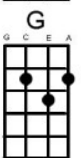

Little Green Bag George Baker Selection

Hear this song at: <http://www.youtube.com/watch?v=2DWhrE2Y7mA> (play along with strings detuned one tone)

From: Richard G's Ukulele Songbook www.scorpexuke.com

Intro: Uke 1: A E7 A
Uke 2: A | 0-030-00--- -----030 0-030-00--- -----030
E | -3---3--3-0 0-030-03--- -3---3--3-0 0-030-03---
C | -----2- -2---2----- -----2- -2---2-----

Chunk 1: [A] Lookin' back on the track for a [A7*] little green [E7] bag
[E7] Got to find just the kind or I'm losin' my [A] mind
[A] Out of sight in the night out of [A7*] sight in the [E7] day
[E7] Lookin' back on the track gonna do it my [A] way
[A] Out of sight in the night out of [A7*] sight in the [E7] day
[E7] Lookin' back on the track gonna do it my [A] way lookin' back...

Riff 1 Uke 1 A E7 A
Uke 2 A | 424742442-- ---2---2474
E | -----24 424-424----

Chorus: [A] Lookin' for some happiness but there is only loneliness to [E7] find
Jump to the [D] left turn to the [F#m] right lookin' up[G]stairs lookin' be[E7]hind

Riff 2 Uke 1 A E7 D F#m G E7
Uke 2 A | 02200----- ----- 0203030303030- ----
E | -----45424554420--- --- -----2 0203 204
C | -----124 204 -----

Repeat Chorus

Riff 3 Uke 1 E7 A
Uke 2 A | ---2---2474
E | 424-424----

Chunk 2: [A] Lookin' back on the track for a [A7*] little green [E7] bag
[E7] Got to find just the kind or I'm losin' my [A] mind
[A] Out of sight in the night out of [A7*] sight in the [E7] day
[E7] Lookin' back on the track gonna do it my [A] way
[A] Lookin' back on the track for a little [A7*] little green [E7] bag
[E7] Got to find just the kind or I'm losin' my [A] mind

Repeat Chorus

Repeat riff 3

Repeat Chunk 2

Repeat Riff 2 [F7]

[Bb] Lookin' for some happiness but there is only loneliness to [F7] find
Jump to the [Eb] left turn to the [Gm] right
Lookin' up[Ab]stairs lookin' be[F7]hind