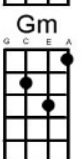

Repeat Chorus

Repeat riff 3

Repeat Chunk 2

Repeat Riff 2 [F7]

[Bb] Lookin' for some happiness but there is only loneliness to [F7] find
Jump to the [Eb] left turn to the [Gm] right
Lookin' up[Ab]stairs lookin' be[F7]hind