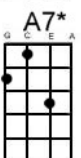

Little Green Bag George Baker Selection

Hear this song at: <http://www.youtube.com/watch?v=2DWhrE2Y7mA> (play along with strings detuned one tone)

From: Richard G's Ukulele Songbook www.scorpexuke.com

Intro: Uke 1: A E7 A
 Uke 2: A | 0-030-00--- -----030 0-030-00--- -----030
 E | -3---3--3-0 0-030-03--- -3---3--3-0 0-030-03---
 C | -----2- -2---2----- -----2- -2---2-----

Chunk 1: [A] Lookin' back on the track for a [A7*] little green [E7] bag
 [E7] Got to find just the kind or I'm losin' my [A] mind
 [A] Out of sight in the night out of [A7*] sight in the [E7] day
 [E7] Lookin' back on the track gonna do it my [A] way
 [A] Out of sight in the night out of [A7*] sight in the [E7] day
 [E7] Lookin' back on the track gonna do it my [A] way lookin' back...

Riff 1 Uke 1 A E7 A
 Uke 2 A | 424742442-- ---2---2474
 E | -----24 424-424----

Chorus: [A] Lookin' for some happiness but there is only loneliness to [E7] find
 Jump to the [D] left turn to the [F#m] right lookin' up[G]stairs lookin' be[E7]hind

Repeat Chorus

Repeat riff 3

Repeat Chunk 2

Repeat Riff 2 [F7]

[Bb] Lookin' for some happiness but there is only loneliness to [F7] find
 Jump to the [Eb] left turn to the [Gm] right
 Lookin' up[Ab]stairs lookin' be[F7]hind