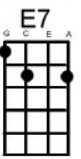

Little Green Bag George Baker Selection

Hear this song at: <http://www.youtube.com/watch?v=2DWhrE2Y7mA> (play along with strings detuned one tone)

From: Richard G's Ukulele Songbook www.scorpexuke.com

Intro: Uke 1: A E7 A
 Uke 2: A | 0-030-00--- -----030 0-030-00--- -----030
 E | -3---3--3-0 0-030-03--- -3---3--3-0 0-030-03---
 C | -----2- -2---2----- -----2- -2---2-----

Chunk 1: [A] Lookin' back on the track for a [A7*] little green [E7] bag
 [E7] Got to find just the kind or I'm losin' my [A] mind
 [A] Out of sight in the night out of [A7*] sight in the [E7] day
 [E7] Lookin' back on the track gonna do it my [A] way
 [A] Out of sight in the night out of [A7*] sight in the [E7] day
 [E7] Lookin' back on the track gonna do it my [A] way lookin' back...

Riff 1 Uke 1 A E7 A
 Uke 2 A | 424742442-- ---2---2474
 E | -----24 424-424----

Chorus: [A] Lookin' for some happiness but there is only loneliness to [E7] find
 Jump to the [D] left turn to the [F#m] right lookin' up[G]stairs lookin' be[E7]hind

Repeat Chorus

Repeat riff 3

Repeat Chunk 2

Repeat Riff 2 [F7]

[Bb] Lookin' for some happiness but there is only loneliness to [F7] find
 Jump to the [Eb] left turn to the [Gm] right
 Lookin' up[Ab]stairs lookin' be[F7]hind