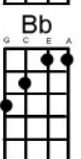

Little Green Bag George Baker Selection

Hear this song at: <http://www.youtube.com/watch?v=2DWhrE2Y7mA> (play along with strings detuned one tone)

From: Richard G's Ukulele Songbook www.scorpexuke.com

Intro: Uke 1: A E7 A
 Uke 2: A | 0-030-00--- -----030 0-030-00--- -----030
 E | -3---3--3-0 0-030-03--- -3---3--3-0 0-030-03---
 C | -----2- -2---2----- -----2- -2---2-----

Chunk 1: [A] Lookin' back on the track for a [A7*] little green [E7] bag
 [E7] Got to find just the kind or I'm losin' my [A] mind
 [A] Out of sight in the night out of [A7*] sight in the [E7] day
 [E7] Lookin' back on the track gonna do it my [A] way
 [A] Out of sight in the night out of [A7*] sight in the [E7] day
 [E7] Lookin' back on the track gonna do it my [A] way lookin' back...

Riff 1 Uke 1 A E7 A
 Uke 2 A | 424742442-- ---2---2474
 E | -----24 424-424----

Chorus: [A] Lookin' for some happiness but there is only loneliness to [E7] find
 Jump to the [D] left turn to the [F#m] right lookin' up[G]stairs lookin' be[E7]hind

Repeat Chorus

Repeat riff 3

Repeat Chunk 2

Repeat Riff 2 [F7]

[Bb] Lookin' for some happiness but there is only loneliness to [F7] find
 Jump to the [Eb] left turn to the [Gm] right
 Lookin' up[Ab]stairs lookin' be[F7]hind