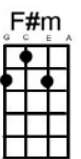

Little Green Bag George Baker Selection

Hear this song at: <http://www.youtube.com/watch?v=2DWhrE2Y7mA> (play along with strings detuned one tone)

From: Richard G's Ukulele Songbook www.scorpexuke.com

Intro: Uke 1: A E7 A
Uke 2: A | 0-030-00--- -----030 0-030-00--- -----030
E | -3---3--3-0 0-030-03--- -3---3--3-0 0-030-03---
C | -----2- -2---2----- -----2- -2---2-----

Chunk 1: [A] Lookin' back on the track for a [A7*] little green [E7] bag
[E7] Got to find just the kind or I'm losin' my [A] mind
[A] Out of sight in the night out of [A7*] sight in the [E7] day
[E7] Lookin' back on the track gonna do it my [A] way
[A] Out of sight in the night out of [A7*] sight in the [E7] day
[E7] Lookin' back on the track gonna do it my [A] way lookin' back...

Riff 1 Uke 1 A E7 A
Uke 2 A | 424742442-- ---2---2474
E | -----24 424-424----

Chorus: [A] Lookin' for some happiness but there is only loneliness to [E7] find
Jump to the [D] left turn to the [F#m] right lookin' up[G]stairs lookin' be[E7]hind

Riff 2 Uke 1 A E7 D F#m G E7
Uke 2 A | 02200----- ----- 0203030303030- ----
E | -----45424554420--- --- -----2 0203 204
C | -----124 204 -----

Repeat Chorus

Riff 3 Uke 1 E7 A
Uke 2 A | ---2---2474
E | 424-424----

Chunk 2: [A] Lookin' back on the track for a [A7*] little green [E7] bag
[E7] Got to find just the kind or I'm losin' my [A] mind
[A] Out of sight in the night out of [A7*] sight in the [E7] day
[E7] Lookin' back on the track gonna do it my [A] way
[A] Lookin' back on the track for a little [A7*] little green [E7] bag
[E7] Got to find just the kind or I'm losin' my [A] mind

Repeat Chorus

Repeat riff 3

Repeat Chunk 2

Repeat Riff 2 [F7]

[Bb] Lookin' for some happiness but there is only loneliness to [F7] find
Jump to the [Eb] left turn to the [Gm] right
Lookin' up[Ab]stairs lookin' be[F7]hind