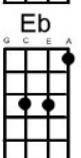

Little Green Bag George Baker Selection

Hear this song at: <http://www.youtube.com/watch?v=2DWhrE2Y7mA> (play along with strings detuned one tone)

From: Richard G's Ukulele Songbook www.scorpexuke.com

Intro: Uke 1: A E7 A
 Uke 2: A | 0-030-00--- -----030 0-030-00--- -----030
 E | -3---3--3-0 0-030-03--- -3---3--3-0 0-030-03---
 C | -----2- -2---2----- -----2- -2---2-----

Chunk 1: [A] Lookin' back on the track for a [A7*] little green [E7] bag
 [E7] Got to find just the kind or I'm losin' my [A] mind
 [A] Out of sight in the night out of [A7*] sight in the [E7] day
 [E7] Lookin' back on the track gonna do it my [A] way
 [A] Out of sight in the night out of [A7*] sight in the [E7] day
 [E7] Lookin' back on the track gonna do it my [A] way lookin' back...

Riff 1 Uke 1 A E7 A
 Uke 2 A | 424742442-- ---2---2474
 E | -----24 424-424----

Chorus: [A] Lookin' for some happiness but there is only loneliness to [E7] find
 Jump to the [D] left turn to the [F#m] right lookin' up[G]stairs lookin' be[E7]hind

Repeat Chorus

Repeat riff 3

Repeat Chunk 2

Repeat Riff 2 [F7]

[Bb] Lookin' for some happiness but there is only loneliness to [F7] find
 Jump to the [Eb] left turn to the [Gm] right
 Lookin' up[Ab]stairs lookin' be[F7]hind