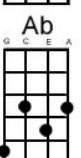

Repeat Chorus

Repeat riff 3

Repeat Chunk 2

Repeat Riff 2 [F7]

[Bb] Lookin' for some happiness but there is only loneliness to [F7] find
Jump to the [Eb] left turn to the [Gm] right
Lookin' up[Ab]stairs lookin' be[F7]hind