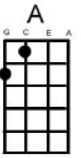

Little Green Bag George Baker Selection

Hear this song at: <http://www.youtube.com/watch?v=2DWhrE2Y7mA> (play along with strings detuned one tone)

From: Richard G's Ukulele Songbook www.scorpexuke.com

Intro: Uke 1: A E7 A
 Uke 2: A | 0-030-00--- -----030 0-030-00--- -----030
 E | -3---3--3-0 0-030-03--- -3---3--3-0 0-030-03---
 C | -----2- -2---2----- -----2- -2---2-----

Chunk 1: [A] Lookin' back on the track for a [A7*] little green [E7] bag
 [E7] Got to find just the kind or I'm losin' my [A] mind
 [A] Out of sight in the night out of [A7*] sight in the [E7] day
 [E7] Lookin' back on the track gonna do it my [A] way
 [A] Out of sight in the night out of [A7*] sight in the [E7] day
 [E7] Lookin' back on the track gonna do it my [A] way lookin' back...

Riff 1 Uke 1 A E7 A
 Uke 2 A | 424742442-- ---2---2474
 E | -----24 424-424----

Chorus: [A] Lookin' for some happiness but there is only loneliness to [E7] find
 Jump to the [D] left turn to the [F#m] right lookin' up[G]stairs lookin' be[E7]hind

Repeat Chorus

Repeat riff 3

Repeat Chunk 2

Repeat Riff 2 [F7]

[Bb] Lookin' for some happiness but there is only loneliness to [F7] find
 Jump to the [Eb] left turn to the [Gm] right
 Lookin' up[Ab]stairs lookin' be[F7]hind