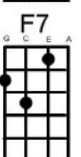

Little Green Bag George Baker Selection

Hear this song at: <http://www.youtube.com/watch?v=2DWhrE2Y7mA> (play along with strings detuned one tone)

From: Richard G's Ukulele Songbook www.scorpexuke.com

Intro: Uke 1: A E7 A
 Uke 2: A | 0-030-00--- -----030 0-030-00--- -----030
 E | -3---3--3-0 0-030-03--- -3---3--3-0 0-030-03---
 C | -----2- -2---2----- -----2- -2---2-----

Chunk 1: [A] Lookin' back on the track for a [A7*] little green [E7] bag
 [E7] Got to find just the kind or I'm losin' my [A] mind
 [A] Out of sight in the night out of [A7*] sight in the [E7] day
 [E7] Lookin' back on the track gonna do it my [A] way
 [A] Out of sight in the night out of [A7*] sight in the [E7] day
 [E7] Lookin' back on the track gonna do it my [A] way lookin' back...

Riff 1 Uke 1 A E7 A
 Uke 2 A | 424742442-- ---2---2474
 E | -----24 424-424----

Chorus: [A] Lookin' for some happiness but there is only loneliness to [E7] find
 Jump to the [D] left turn to the [F#m] right lookin' up[G]stairs lookin' be[E7]hind

Repeat Chorus

Repeat riff 3

Repeat Chunk 2

Repeat Riff 2 [F7]

[Bb] Lookin' for some happiness but there is only loneliness to [F7] find
 Jump to the [Eb] left turn to the [Gm] right
 Lookin' up[Ab]stairs lookin' be[F7]hind