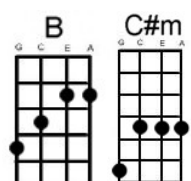

Lightnin' Strikes Lou Christie

Hear this song at: <http://www.youtube.com/watch?v=LyRqdzF8swY> (play along with capo at first fret)

From: Richard G's Ukulele Songbook www.scorpexuke.com

Intro: [D]....[C] [G] [D]....[C] [G]

[D] Listen to me baby you gotta under[C]stand [G]

[D] You're old enough to know the makings of a [C] man [G]

[D] Listen to me baby it's hard to settle [C] down [G]

[D] Am I asking too much for you to stick a[C]round [G]

[B] Every boy wants a [C#m] girl he can [F#7] trust to the [B] very end

[B] Baby that's [C#m] you won't you [F#7] wait [B] but til then

[B] When I see lips beggin' to be kissed

I can't stop no [B7] I can't stop myself

[Em] Lightnin' is striking a[F#m]gain [B7]

C#m7 G1C1E0A2
can be substituted
for C#m

[B] There's a chapel in the [C#m] pines

Waiting [F#7] for us a[B]round the bend

[B] Picture in your [C#m] mind love for[F#7]ever [B] but til then