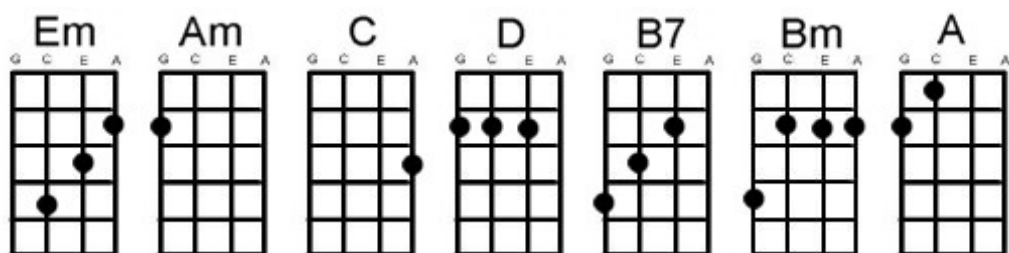

# Kings Of The World Mississippi

Hear this song at: <http://www.youtube.com/watch?v=65xPYD9uvDg>

From: Richard G's Ukulele Songbook [www.scorpex.net/uke.htm](http://www.scorpex.net/uke.htm)

[Em] Women in the court yard [Am] children on their knee  
[C] Everybody knows them no-one is [Em] looking for me  
[Em] Robbers on the highway [Am] beggars in the street  
[C] Everyone is lonely no-one is [Em] trying to meet

Make [A] way for the [D] kings of the [Em] world  
Make [A] way for the [Am] kings yes they [B7] still are here  
It's [C] only a game we'll [Em] call back again  
To this [C] time and the [Bm] kings of the world

[Em] Farmers in the wheat field [Am] losers everywhere  
[C] Make the world a haven make it [Em] easy to care  
[Em] Singers in a choir [Am] people in the street  
[C] Faces filled with music put there to [Em] make it complete

Alternative chord structures:

Em G0C7E0A7, Am: G5C4E0A0, C: G0C0E8A7, D: G7C6E5A0, Bm: G7C6E7A0, A: G6C4E0A0