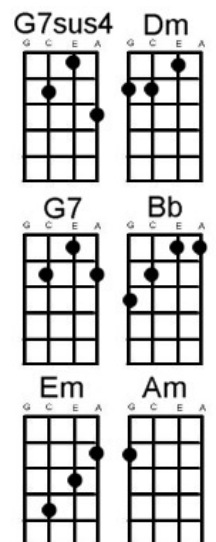

Jesamine The Casuals

Hear this song at: <http://www.youtube.com/watch?v=ZerER6af04k> (play along with capo at fret 1)

From: Richard G's Ukulele Songbook www.scorpexuke.net

[C] What am [C7] I su[F]pposed to [Fm] do
With a [C] girl like Jes[G7sus4]a[C]mine
[C] Though my [C7] eyes are [F] open [Fm] wide
She's [C] made my life [G7sus4] a [C] dre[G7]am

Chorus: *When Jesamine [C] goes a [F] part of me [C] knows
I'm [Dm] not really livi[G7]ng
A butterfly [C] child so [F] free and so [C] wild
And [Dm] so full of livi[G7]ng*

When Jesamine [Em] stays no time goes [Am] past
This is my [Dm] world at [G7] last
Beautiful [Em] days lost in her [Am] eyes
But then the [Dm] whole world [G7] dies

Repeat Chorus

[G] What can you say when a girl doesn't [C] want to know
[C] She's too far a[F]way
And she [Bb] makes my life a [C] drea[G7]m

Repeat Chorus

When Jesamine [Em] stays no time goes [Am] past
This is my [Dm] world at [G7] last
Beautiful [Em] days lost in her [Am] eyes
But then the [Dm] whole world [G7] dies