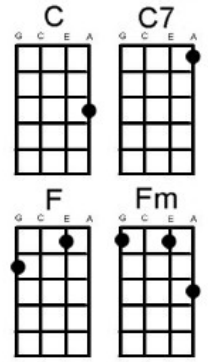

Jesamine The Casuals

Hear this song at: <http://www.youtube.com/watch?v=ZerER6af04k> (play along with capo at fret 1)

From: Richard G's Ukulele Songbook www.scorpexuke.net

[C] What am [C7] I su[F]pposed to [Fm] do
With a [C] girl like Jes[G7sus4]a[C]mine
[C] Though my [C7] eyes are [F] open [Fm] wide
She's [C] made my life [G7sus4] a [C] dre[G7]am

Chorus: *When Jesamine [C] goes a [F] part of me [C] knows
I'm [Dm] not really livi[G7]ng
A butterfly [C] child so [F] free and so [C] wild
And [Dm] so full of livi[G7]ng*

When Jesamine [Em] stays no time goes [Am] past
This is my [Dm] world at [G7] last
Beautiful [Em] days lost in her [Am] eyes
But then the [Dm] whole world [G7] dies

Repeat Chorus

[G] What can you say when a girl doesn't [C] want to know
[C] She's too far a[F]way
And she [Bb] makes my life a [C] drea[G7]m

Repeat Chorus

When Jesamine [Em] stays no time goes [Am] past
This is my [Dm] world at [G7] last
Beautiful [Em] days lost in her [Am] eyes
But then the [Dm] whole world [G7] dies