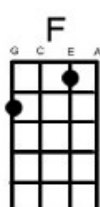

I Wanna Hold Your Hand Beatles

Hear this song at: <http://www.youtube.com/watch?v=iim6s8Ea_bE> (capo on second fret to play along)

From: Richard G's Ukulele Songbook www.scorpex.net/uke.htm

Intro: [Bb] [C] [Bb] [C] [Bb] [C] [C7] Oh yeah

[F] I'll tell you [C] something [Dm] I think you'll under[A]stand

When [F] I say that [C] something [Dm] I wanna hold your [A7] hand

[Bb] I wanna [C7] hold your [F] hand [Dm]

[Bb] I wanna [C7] hold your [F] hand

[F] Oh please say to [C] me [Dm] you'll let me be your [A] man

And [F] please say to [C] me [Dm] you'll let me hold your [A7] hand

[Bb] Oh let me [C7] hold your [F] hand [Dm]

[Bb] I wanna [C7] hold your [F] hand

[Cm] And when I [F] touch you I feel [Bb] happy in[Gm]side

[Cm] It's such a [F] feeling that my [Bb] love

I can't [C] hide [Bb] I can't [C] hide [Bb] I can't [C] hide [C7]

Yeah [F] you got that [C] somethin' [Dm] I think you'll under[A]stand

When [F] I say that [C] something [Dm] I wanna hold your [A7] hand

[Bb] I wanna [C7] hold your [F] hand [Dm]

[Bb] I wanna [C7] hold your [F] hand

[Cm] And when I [F] touch you I feel [Bb] happy in[Gm]side

[Cm] It's such a [F] feeling that my [Bb] love

I can't [C] hide [Bb] I can't [C] hide [Bb] I can't [C] hide [C7]

Yeah [F] you got that [C] somethin' [Dm] I think you'll under[A]stand

When [F] I feel that [C] something [Dm] I wanna hold your [A7] hand

[Bb] I wanna [C] hold your [F] hand [Dm]

[Bb] I wanna [C] hold your [A] hand

[Bb] I wanna [C] hold your [Bb] hand [F]

Alt C7