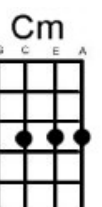

I Wanna Hold Your Hand Beatles

Hear this song at: <http://www.youtube.com/watch?v=iim6s8Ea_bE> (capo on second fret to play along)

From: Richard G's Ukulele Songbook www.scorpex.net/uke.htm

Intro: [Bb] [C] [Bb] [C] [Bb] [C] [C7] Oh yeah

[F] I'll tell you [C] something [Dm] I think you'll under[A]stand

When [F] I say that [C] something [Dm] I wanna hold your [A7] hand

[Bb] I wanna [C7] hold your [F] hand [Dm]

[Bb] I wanna [C7] hold your [F] hand

[F] Oh please say to [C] me [Dm] you'll let me be your [A] man

And [F] please say to [C] me [Dm] you'll let me hold your [A7] hand

[Bb] Oh let me [C7] hold your [F] hand [Dm]

[Bb] I wanna [C7] hold your [F] hand

[Cm] And when I [F] touch you I feel [Bb] happy in[Gm]side

[Cm] It's such a [F] feeling that my [Bb] love

I can't [C] hide [Bb] I can't [C] hide [Bb] I can't [C] hide [C7]

Yeah [F] you got that [C] somethin' [Dm] I think you'll under[A]stand

When [F] I say that [C] something [Dm] I wanna hold your [A7] hand

[Bb] I wanna [C7] hold your [F] hand [Dm]

[Bb] I wanna [C7] hold your [F] hand

[Cm] And when I [F] touch you I feel [Bb] happy in[Gm]side

[Cm] It's such a [F] feeling that my [Bb] love

I can't [C] hide [Bb] I can't [C] hide [Bb] I can't [C] hide [C7]

Yeah [F] you got that [C] somethin' [Dm] I think you'll under[A]stand

When [F] I feel that [C] something [Dm] I wanna hold your [A7] hand

[Bb] I wanna [C] hold your [F] hand [Dm]

[Bb] I wanna [C] hold your [A] hand

[Bb] I wanna [C] hold your [Bb] hand [F]

Alt C7