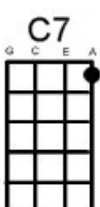

I Wanna Hold Your Hand Beatles

Hear this song at: <http://www.youtube.com/watch?v=iim6s8Ea_bE> (capo on second fret to play along)

From: Richard G's Ukulele Songbook www.scorpex.net/uke.htm

Intro: [Bb] [C] [Bb] [C] [Bb] [C] [C7] Oh yeah

[F] I'll tell you [C] something [Dm] I think you'll under[A]stand

When [F] I say that [C] something [Dm] I wanna hold your [A7] hand

[Bb] I wanna [C7] hold your [F] hand [Dm]

[Bb] I wanna [C7] hold your [F] hand

[F] Oh please say to [C] me [Dm] you'll let me be your [A] man

And [F] please say to [C] me [Dm] you'll let me hold your [A7] hand

[Bb] Oh let me [C7] hold your [F] hand [Dm]

[Bb] I wanna [C7] hold your [F] hand

[Cm] And when I [F] touch you I feel [Bb] happy in[Gm]side

[Cm] It's such a [F] feeling that my [Bb] love

I can't [C] hide [Bb] I can't [C] hide [Bb] I can't [C] hide [C7]

Yeah [F] you got that [C] somethin' [Dm] I think you'll under[A]stand

When [F] I say that [C] something [Dm] I wanna hold your [A7] hand

[Bb] I wanna [C7] hold your [F] hand [Dm]

[Bb] I wanna [C7] hold your [F] hand

[Cm] And when I [F] touch you I feel [Bb] happy in[Gm]side

[Cm] It's such a [F] feeling that my [Bb] love

I can't [C] hide [Bb] I can't [C] hide [Bb] I can't [C] hide [C7]

Yeah [F] you got that [C] somethin' [Dm] I think you'll under[A]stand

When [F] I feel that [C] something [Dm] I wanna hold your [A7] hand

[Bb] I wanna [C] hold your [F] hand [Dm]

[Bb] I wanna [C] hold your [A] hand

[Bb] I wanna [C] hold your [Bb] hand [F]

Alt C7