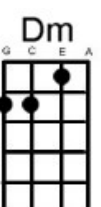

I Wanna Hold Your Hand Beatles

Hear this song at: <http://www.youtube.com/watch?v=iim6s8Ea_bE> (capo on second fret to play along)

From: Richard G's Ukulele Songbook www.scorpex.net/uke.htm

Intro: [Bb] [C] [Bb] [C] [Bb] [C] [C7] Oh yeah

[F] I'll tell you [C] something [Dm] I think you'll under[A]stand

When [F] I say that [C] something [Dm] I wanna hold your [A7] hand

[Bb] I wanna [C7] hold your [F] hand [Dm]

[Bb] I wanna [C7] hold your [F] hand

[F] Oh please say to [C] me [Dm] you'll let me be your [A] man

And [F] please say to [C] me [Dm] you'll let me hold your [A7] hand

[Bb] Oh let me [C7] hold your [F] hand [Dm]

[Bb] I wanna [C7] hold your [F] hand

[Cm] And when I [F] touch you I feel [Bb] happy in[Gm]side

[Cm] It's such a [F] feeling that my [Bb] love

I can't [C] hide [Bb] I can't [C] hide [Bb] I can't [C] hide [C7]

Yeah [F] you got that [C] somethin' [Dm] I think you'll under[A]stand

When [F] I say that [C] something [Dm] I wanna hold your [A7] hand

[Bb] I wanna [C7] hold your [F] hand [Dm]

[Bb] I wanna [C7] hold your [F] hand

[Cm] And when I [F] touch you I feel [Bb] happy in[Gm]side

[Cm] It's such a [F] feeling that my [Bb] love

I can't [C] hide [Bb] I can't [C] hide [Bb] I can't [C] hide [C7]

Yeah [F] you got that [C] somethin' [Dm] I think you'll under[A]stand

When [F] I feel that [C] something [Dm] I wanna hold your [A7] hand

[Bb] I wanna [C] hold your [F] hand [Dm]

[Bb] I wanna [C] hold your [A] hand

[Bb] I wanna [C] hold your [Bb] hand [F]

Alt C7