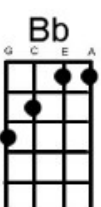

I Wanna Hold Your Hand Beatles

Hear this song at: <http://www.youtube.com/watch?v=iim6s8Ea_bE> (capo on second fret to play along)

From: Richard G's Ukulele Songbook www.scorpex.net/uke.htm

Intro: [Bb] [C] [Bb] [C] [Bb] [C] [C7] Oh yeah

[F] I'll tell you [C] something [Dm] I think you'll under[A]stand

When [F] I say that [C] something [Dm] I wanna hold your [A7] hand

[Bb] I wanna [C7] hold your [F] hand [Dm]

[Bb] I wanna [C7] hold your [F] hand

[F] Oh please say to [C] me [Dm] you'll let me be your [A] man

And [F] please say to [C] me [Dm] you'll let me hold your [A7] hand

[Bb] Oh let me [C7] hold your [F] hand [Dm]

[Bb] I wanna [C7] hold your [F] hand

[Cm] And when I [F] touch you I feel [Bb] happy in[Gm]side

[Cm] It's such a [F] feeling that my [Bb] love

I can't [C] hide [Bb] I can't [C] hide [Bb] I can't [C] hide [C7]

Yeah [F] you got that [C] somethin' [Dm] I think you'll under[A]stand

When [F] I say that [C] something [Dm] I wanna hold your [A7] hand

[Bb] I wanna [C7] hold your [F] hand [Dm]

[Bb] I wanna [C7] hold your [F] hand

[Cm] And when I [F] touch you I feel [Bb] happy in[Gm]side

[Cm] It's such a [F] feeling that my [Bb] love

I can't [C] hide [Bb] I can't [C] hide [Bb] I can't [C] hide [C7]

Yeah [F] you got that [C] somethin' [Dm] I think you'll under[A]stand

When [F] I feel that [C] something [Dm] I wanna hold your [A7] hand

[Bb] I wanna [C] hold your [F] hand [Dm]

[Bb] I wanna [C] hold your [A] hand

[Bb] I wanna [C] hold your [Bb] hand [F]

Alt C7