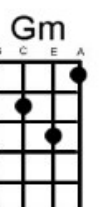

I Wanna Hold Your Hand Beatles

Hear this song at: <http://www.youtube.com/watch?v=iim6s8Ea_bE> (capo on second fret to play along)

From: Richard G's Ukulele Songbook www.scorpex.net/uke.htm

Intro: [Bb] [C] [Bb] [C] [Bb] [C] [C7] Oh yeah

[F] I'll tell you [C] something [Dm] I think you'll under[A]stand

When [F] I say that [C] something [Dm] I wanna hold your [A7] hand

[Bb] I wanna [C7] hold your [F] hand [Dm]

[Bb] I wanna [C7] hold your [F] hand

[F] Oh please say to [C] me [Dm] you'll let me be your [A] man

And [F] please say to [C] me [Dm] you'll let me hold your [A7] hand

[Bb] Oh let me [C7] hold your [F] hand [Dm]

[Bb] I wanna [C7] hold your [F] hand

[Cm] And when I [F] touch you I feel [Bb] happy in[Gm]side

[Cm] It's such a [F] feeling that my [Bb] love

I can't [C] hide [Bb] I can't [C] hide [Bb] I can't [C] hide [C7]

Yeah [F] you got that [C] somethin' [Dm] I think you'll under[A]stand

When [F] I say that [C] something [Dm] I wanna hold your [A7] hand

[Bb] I wanna [C7] hold your [F] hand [Dm]

[Bb] I wanna [C7] hold your [F] hand

[Cm] And when I [F] touch you I feel [Bb] happy in[Gm]side

[Cm] It's such a [F] feeling that my [Bb] love

I can't [C] hide [Bb] I can't [C] hide [Bb] I can't [C] hide [C7]

Yeah [F] you got that [C] somethin' [Dm] I think you'll under[A]stand

When [F] I feel that [C] something [Dm] I wanna hold your [A7] hand

[Bb] I wanna [C] hold your [F] hand [Dm]

[Bb] I wanna [C] hold your [A] hand

[Bb] I wanna [C] hold your [Bb] hand [F]

Alt C7