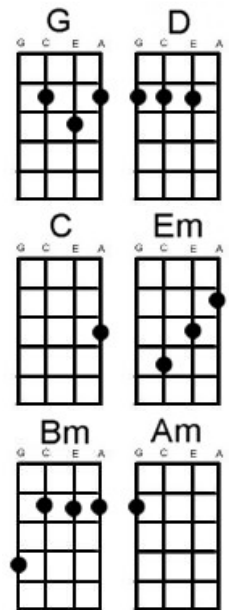

# Hold On Tight Electric Light Orchestra

Hear this song at: <http://www.youtube.com/watch?v=A7ChoM2Rh60> (play along in this key)

From: Richard G's Ukulele Songbook [www.scorpexuke.com](http://www.scorpexuke.com)

[G] Hold on [D] tight to your [G] dream  
[C] Hold on tight to your [G] dream  
[C] When you see your [G] ship go sailing  
[C] When you feel your [G] heart is breaking  
Hold on [D] tight.....to your [G] dream  
[G] It's a long [D] time to be [G] gone  
[C] Time just rolls on and [G] on  
[C] When you need a [G] shoulder to cry on  
[C] When you get so [G] sick of trying  
Just hold on [D] tight.....to your [G] dream

## Chorus:

*[G] When you [Em] get so [Bm] down that you [Em] can't get [Bm] up  
And you [Am] want so [D] much but you're [Am] all out of [D] luck  
When you're [Em] so down[Bm]hearted and [Em] misunder[Bm]stood  
Just [Am] over and [Amadd9] over and [Am/C] over you [D] could [D7]*

[G] Accroches-[D] toi a ton [G] reve [C] accroches-toi a ton [G] reve  
[C] Quand tu vois ton [G] bateau partir  
[C] Quand tu sents-ton [G] coeur se briser  
Accroches-[D] toi.....a ton [G] reve