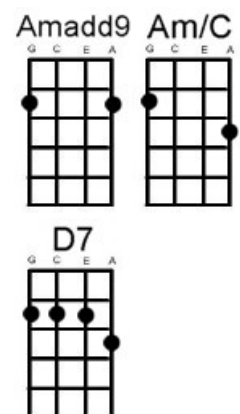

# Hold On Tight Electric Light Orchestra

Hear this song at: <http://www.youtube.com/watch?v=A7ChoM2Rh60> (play along in this key)

From: Richard G's Ukulele Songbook [www.scorpexuke.com](http://www.scorpexuke.com)

[G] Hold on [D] tight to your [G] dream  
[C] Hold on tight to your [G] dream  
[C] When you see your [G] ship go sailing  
[C] When you feel your [G] heart is breaking  
Hold on [D] tight.....to your [G] dream  
[G] It's a long [D] time to be [G] gone  
[C] Time just rolls on and [G] on  
[C] When you need a [G] shoulder to cry on  
[C] When you get so [G] sick of trying  
Just hold on [D] tight.....to your [G] dream

[G] Accroches-[D] toi a ton [G] reve [C] accroches-toi a ton [G] reve  
[C] Quand tu vois ton [G] bateau partir  
[C] Quand tu sents-ton [G] coeur se briser  
Accroches-[D] toi.....a ton [G] reve

## Repeat Chorus

[G] Hold on [D] tight to your [G] dream  
[C] Hold on tight to your [G] dream  
[C] When you see the [G] shadows falling  
[C] When you hear that [G] cold wind calling  
Hold on [D] tight to your [G] dream  
Oh yeah [G] hold on [D] tight to your [G] dream  
Yeah [G] hold on [D] tight.....to your [G] dream [D] [G]