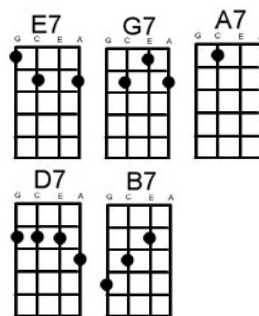

Hold On I'm Coming Sam and Dave

Hear this song at: <http://www.youtube.com/watch?v=XrTDJaBeqnY&feature=related> (original key Ab)

From: Richard G's Ukulele Songbook www.scorpex.net/Uke

Intro: [E7] [G7] [A7] [E7] [E7] [G7] [A7] [E7]

[E7] Well don't you ever be sad

Lean on me when times are bad

When the day [A7] comes and you're in doubt

In a river of trouble and about to drown

Hold [E7] on I'm [G7] coming hold [A7] on I'm [E7] coming

[E7] I'm on my way your lover

When you get cold yeah I'll be your cover

Don't have to [A7] worry because I'm here

Don't need to suffer because I'm near

Hold [E7] on I'm [G7] coming hold [A7] on I'm [E7] coming

[E7] Well don't you ever be sad

Lean on me when the times are bad

When the day [A7] comes and you're in doubt

In a river of trouble and about to drown

Hold [E7] on I'm [G7] coming hold [A7] on I'm [E7] coming