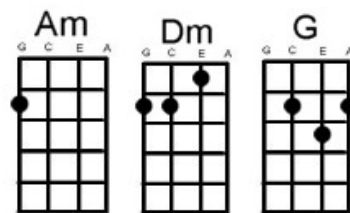

Henry Lee Nick Cave and the Bad Seeds

Hear this song at: <http://www.youtube.com/watch?v=QzmMB8dTwGs> (play along in this key)

From: Richard G's Ukulele Songbook www.scorpex.net/Uke

[Am] Get down get down little Henry Lee
And stay all night with [Dm] me
You won't find a girl in this damn world
That will compare with [Am] me

Chorus: *And the [G] wind did howl and the wind did blow*
[C] La la la la la [Am] La la la la lee
A [Dm] little bird lit down on Henry [Am] Lee

[Am] I can't get down and I won't get down
And stay all night with [Dm] thee
For the girl I have in that merry green land
I love far better than [Am] thee

Chorus

[Am] She leaned herself against a fence
Just for a kiss or [Dm] two
And with a little pen-knife held in her hand
She plugged him through and [Am] through

Chorus

[Am] Come take him by his lilly white hands
Come take him by his [Dm] feet
And throw him in this deep deep well
Which is more than one hundred [Am] feet

Chorus

[Am] Lie there lie there little Henry Lee
Till the flesh drops from your [Dm] bones
For the girl you have in that merry green land
Can wait forever for you to come [Am] home

Chorus x 4