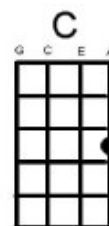

Henry Lee Nick Cave and the Bad Seeds

Hear this song at: <http://www.youtube.com/watch?v=QzmMB8dTwGs> (play along in this key)

From: Richard G's Ukulele Songbook www.scorpex.net/Uke

[Am] Get down get down little Henry Lee
And stay all night with [Dm] me
You won't find a girl in this damn world
That will compare with [Am] me

Chorus: *And the [G] wind did howl and the wind did blow*
[C] La la la la la [Am] La la la la lee
A [Dm] little bird lit down on Henry [Am] Lee

[Am] I can't get down and I won't get down
And stay all night with [Dm] thee
For the girl I have in that merry green land
I love far better than [Am] thee

Chorus

[Am] Lie there lie there little Henry Lee
Till the flesh drops from your [Dm] bones
For the girl you have in that merry green land
Can wait forever for you to come [Am] home

Chorus x 4