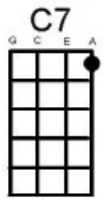

Feelin' Alright Traffic

Hear this song at: <http://www.youtube.com/watch?v=AiYLZOp_Bzc> (play along in this key)

From: Richard G's Ukulele Songbook www.scorpex.net/Uke

[C] Seems I got to have a [F] change of scene
[C] Cause every night I have the [F] strangest dreams
[C7] Imprisoned by the way it [F] could've been
[C] Left here on my own or [F] so it seems
[C] I got to leave before I [F] start to scream
[C7] But someone's locked the door and [F] took the key

Chorus: *Feelin' [C] alright [C7] [F]*

I'm not feelin' too [C] good myself [C7] [F]

Well....feelin' [C] alright [C7] [F]

I'm not feelin' too [C] good myself [C7] [F]

Well [C] boy you sure took me for [F] one big ride
[C] And even now I sit and [F] wonder why
[C7] And when I think of you I [F] start to cry
[C] I just can't waste the time I [F] must keep dry
[C] Got to stop believin' in [F] all your lies
[C7] Cause there's too much to do be[F]fore I die

Repeat Chorus

[C] Don't get too lost in [F] all I say
[C] If half the time I really [F] felt that way
[C] That was then and now [F] it's today
[C7] Can't get off yet and so I'm [F] here to stay
[C] Before someone comes along and [F] takes my place
[C7] With a different name and yes a [F] different face

Repeat Chorus x 2