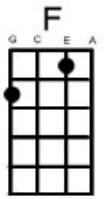

Feelin' Alright Traffic

Hear this song at: http://www.youtube.com/watch?v=AiYLZOp_Bzc (play along in this key)

From: Richard G's Ukulele Songbook www.scorpex.net/Uke

[C] Seems I got to have a [F] change of scene
[C] Cause every night I have the [F] strangest dreams
[C7] Imprisoned by the way it [F] could've been
[C] Left here on my own or [F] so it seems
[C] I got to leave before I [F] start to scream
[C7] But someone's locked the door and [F] took the key

Chorus: *Feelin' [C] alright [C7] [F]*

I'm not feelin' too [C] good myself [C7] [F]

Well....feelin' [C] alright [C7] [F]

I'm not feelin' too [C] good myself [C7] [F]

Well [C] boy you sure took me for [F] one big ride
[C] And even now I sit and [F] wonder why
[C7] And when I think of you I [F] start to cry
[C] I just can't waste the time I [F] must keep dry
[C] Got to stop believin' in [F] all your lies
[C7] Cause there's too much to do be[F]fore I die