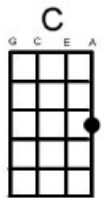

Feelin' Alright Traffic

Hear this song at: <http://www.youtube.com/watch?v=AiYLZOp_Bzc> (play along in this key)

From: Richard G's Ukulele Songbook www.scorpex.net/Uke

[C] Seems I got to have a [F] change of scene
[C] Cause every night I have the [F] strangest dreams
[C7] Imprisoned by the way it [F] could've been
[C] Left here on my own or [F] so it seems
[C] I got to leave before I [F] start to scream
[C7] But someone's locked the door and [F] took the key

Chorus: *Feelin' [C] alright [C7] [F]*

I'm not feelin' too [C] good myself [C7] [F]

Well....feelin' [C] alright [C7] [F]

I'm not feelin' too [C] good myself [C7] [F]

Well [C] boy you sure took me for [F] one big ride
[C] And even now I sit and [F] wonder why
[C7] And when I think of you I [F] start to cry
[C] I just can't waste the time I [F] must keep dry
[C] Got to stop believin' in [F] all your lies
[C7] Cause there's too much to do be[F]fore I die

Repeat Chorus

[C] Don't get too lost in [F] all I say
[C] If half the time I really [F] felt that way
[C] That was then and now [F] it's today
[C7] Can't get off yet and so I'm [F] here to stay
[C] Before someone comes along and [F] takes my place
[C7] With a different name and yes a [F] different face

Repeat Chorus x 2