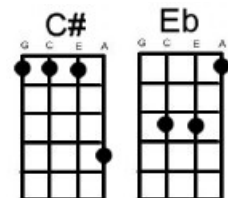

Every Breath You Take Police

Hear this song at: <http://www.youtube.com/watch?v=cEnJDaqT3-0> (play along with capo at 3rd fret)

From: Richard G's Ukulele Songbook www.scorpex.net/Uke

Intro: [F] [Dm] [Bb] [C] [F]

[F] Every breath you take and every move you [Dm] make
Every bond you [Bb] break every step you [C] take
I'll be watching you [Dm]

[Dm] Every single [F] day and every word you [Dm] say
Every game you [Bb] play every night you [C] stay
I'll be watching you [F]

Oh can't you [Bb] see you belong to [F] me
How my poor heart [G7] aches with every step you [C] take
Every move you [F] make every vow you [Dm] break
Every smile you [Bb] fake every claim you [C] stake
I'll be watching you [Dm]

[C#] Since you've gone I've been lost without a [Eb] trace
I dream at night I can only see your [C#] face
I look around but it's you I can't re[Eb]place
I feel so cold and I long for your em[C#]brace
I keep crying baby baby [F] please [Dm]

[Bb] [C] [Dm] [F] [Dm] [Bb] [C] [F]

Oh can't you [Bb] see you belong to [F] me
How my poor heart [G7] aches with every step you [C] take
Every move you [F] make every vow you [Dm] break
Every smile you [Bb] fake every claim you [C] stake
I'll be watching you [Dm]
Every move you [Bb] make every step you [C] take
I'll be watching you [Dm]

I'll be watching [F] you [Dm] [Bb] I'll be watching you [F] [Dm]
[Bb] I'll be watching you [F] [Dm] [Bb] I'll be watching you [F]

Alternative C#: G6C5E4A4

Alternative Eb: G3C3E3A6