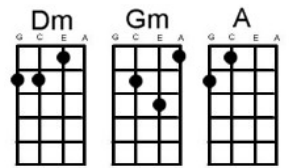

Elenore Turtles

Hear this song at: <http://www.youtube.com/watch?v=S8-knbCtXdQ> (play along with capo at 2nd fret)

From: Richard G's Ukulele Songbook www.scorpex.net/Uke

Intro: [Dm] [Dm]

[Dm] You got a thing about you

[Gm] I just can't live without you

[A] I really want you Elenore [Dm] near me [Bb] [A7]

[Dm] Your looks intoxicate me

[Gm] Even though your folks hate me

[A] There's no one like you Elenore [Dm] really [A] [Bb] [A] [A7]

[D] Elenore gee I think you're [F#m] swell

And you really do me [G] well

You're my [D] pride and joy et[A]cetera

[Em] Elenore [G+] can I take the [G] time

To ask you to speak your [A] mind

Tell me that you love me [D] better [D] [Bb] [A] [A7]

[Dm] I really think you're groovy [Gm] Let's go out to a movie

[A] What do you say now Elenore [Dm] can we [Bb] [A7]

[Dm] They'll turn the lights way down low

[Gm] Maybe we won't watch the show

[A] I think I love you Elenore [Dm] love me [A] [Bb] [A] [A7]