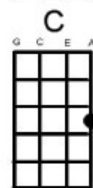

Ebony Eyes Bob Welch

Hear this song at: <http://www.youtube.com/watch?v=FnJOsfalSYs> (play along in this key)

From: Richard G's Ukulele Songbook www.scorpexUke.com

Intro: Riff [Am*] [Em] Riff [Am*] [Em*]
Riff [Am*] [Em] Riff [Am*] [E7]

Riff (low G required):

A	|	---	0	-	-	-	-	-
E	|	--1	-	3	0	-	-	-
C	|	24-	-	-	-	-	-	-
G	|	---	-	-	-	4	0	2

Well have you [Am] seen that girl in the [E7] corner
I'd like to [Am] take her out of her [E7] chains
Cos if I [Am] had my way with you [E7] baby
I would be [Dm] changing your life to [Am] day

Chorus: [C] *Your eyes got me [Fmaj7] dreamin'*

[C] *Your eyes got me [Fmaj7] blind*

[C] *Your eyes got me [Fmaj7] hopin'*

That I'll be [E7] holding you close to [Am] night [G]

[C] *Your eyes got me [Fmaj7] dreamin'*

[C] *Your eyes got me [Fmaj7] blind*

[C] *Your eyes got me [Fmaj7] hopin'*

That I'll be [E7] holding you close to [Am] night

(Riff) [Am*] [Em] [Am*] [E7]

She was the [Am] same as a hundred [E7] ladies
But when my [Am] eyes looked at her I [E7] learned
That she was [Am] keeping a secret [E7] fire
And if I [Dm] got real close I'd [Am] burn
So it [Am] looked like I had to move [E7] slowly
Like a [Am] cat at night in the [E7] trees
Cos I was [Am] waiting for her to [E7] show me
The way that [Dm] she'd like a love to [Am] feel

Repeat Chorus

[Bm] [Am] [G] Ebony eyes [Bm] [Am] [G] Ebony eyes

[Bm] [Am] [G] (Riff) Ebony eyes [Am] [Em] (Riff) Ebony eyes [Am]

Repeat Chorus

Play Am* as G5C4E0A0
and Em* as G0C7E7A7
for added effect