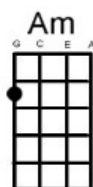

Ebony Eyes Bob Welch

Hear this song at: <http://www.youtube.com/watch?v=FnJOsfalSYs> (play along in this key)

From: Richard G's Ukulele Songbook www.scorpexUke.com

Intro: Riff [Am*] [Em] Riff [Am*] [Em*]
Riff [Am*] [Em] Riff [Am*] [E7]

Riff (low G required):

A	|	---	0	-	-	-	-	-
E	|	--1	-	3	0	-	-	-
C	|	24-	-	-	-	-	-	-
G	|	---	-	-	-	4	0	2

Well have you [Am] seen that girl in the [E7] corner
I'd like to [Am] take her out of her [E7] chains
Cos if I [Am] had my way with you [E7] baby
I would be [Dm] changing your life to [Am] day

Chorus: [C] *Your eyes got me [Fmaj7] dreamin'*

[C] *Your eyes got me [Fmaj7] blind*

[C] *Your eyes got me [Fmaj7] hopin'*

That I'll be [E7] holding you close to [Am] night [G]

[C] *Your eyes got me [Fmaj7] dreamin'*

[C] *Your eyes got me [Fmaj7] blind*

[C] *Your eyes got me [Fmaj7] hopin'*

That I'll be [E7] holding you close to [Am] night

(Riff) [Am*] [Em] [Am*] [E7]

She was the [Am] same as a hundred [E7] ladies
But when my [Am] eyes looked at her I [E7] learned
That she was [Am] keeping a secret [E7] fire
And if I [Dm] got real close I'd [Am] burn
So it [Am] looked like I had to move [E7] slowly
Like a [Am] cat at night in the [E7] trees
Cos I was [Am] waiting for her to [E7] show me
The way that [Dm] she'd like a love to [Am] feel

Repeat Chorus

[Bm] [Am] [G] Ebony eyes [Bm] [Am] [G] Ebony eyes

[Bm] [Am] [G] (Riff) Ebony eyes [Am] [Em] (Riff) Ebony eyes [Am]

Repeat Chorus

Play Am* as G5C4E0A0
and Em* as G0C7E7A7
for added effect