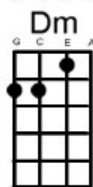

Ebony Eyes Bob Welch

Hear this song at: <http://www.youtube.com/watch?v=FnJOsfalSYs> (play along in this key)

From: Richard G's Ukulele Songbook www.scorpexUke.com

Intro: Riff [Am*] [Em] Riff [Am*] [Em*]
Riff [Am*] [Em] Riff [Am*] [E7]

Riff (low G required):

A	|	---	0	-	-	-	-	-
E	|	--1	-	3	0	-	-	-
C	|	24-	-	-	-	-	-	-
G	|	---	-	-	-	4	0	2

Well have you [Am] seen that girl in the [E7] corner
I'd like to [Am] take her out of her [E7] chains
Cos if I [Am] had my way with you [E7] baby
I would be [Dm] changing your life to [Am] day

Chorus: [C] *Your eyes got me [Fmaj7] dreamin'*

[C] *Your eyes got me [Fmaj7] blind*

[C] *Your eyes got me [Fmaj7] hopin'*

That I'll be [E7] holding you close to [Am] night [G]

[C] *Your eyes got me [Fmaj7] dreamin'*

[C] *Your eyes got me [Fmaj7] blind*

[C] *Your eyes got me [Fmaj7] hopin'*

That I'll be [E7] holding you close to [Am] night

(Riff) [Am*] [Em] [Am*] [E7]

She was the [Am] same as a hundred [E7] ladies
But when my [Am] eyes looked at her I [E7] learned
That she was [Am] keeping a secret [E7] fire
And if I [Dm] got real close I'd [Am] burn
So it [Am] looked like I had to move [E7] slowly
Like a [Am] cat at night in the [E7] trees
Cos I was [Am] waiting for her to [E7] show me
The way that [Dm] she'd like a love to [Am] feel

Repeat Chorus

[Bm] [Am] [G] Ebony eyes [Bm] [Am] [G] Ebony eyes

[Bm] [Am] [G] (Riff) Ebony eyes [Am] [Em] (Riff) Ebony eyes [Am]

Repeat Chorus

Play Am* as G5C4E0A0
and Em* as G0C7E7A7
for added effect