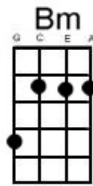

Ebony Eyes Bob Welch

Hear this song at: <http://www.youtube.com/watch?v=FnJOsfalSYs> (play along in this key)

From: Richard G's Ukulele Songbook www.scorpexUke.com

Intro: Riff [Am*] [Em] Riff [Am*] [Em*]
Riff [Am*] [Em] Riff [Am*] [E7]

Riff (low G required):

A	|	---	0	-	-	-	-	-
E	|	--1	-	3	0	-	-	-
C	|	24-	-	-	-	-	-	-
G	|	---	-	-	-	4	0	2

Well have you [Am] seen that girl in the [E7] corner
I'd like to [Am] take her out of her [E7] chains
Cos if I [Am] had my way with you [E7] baby
I would be [Dm] changing your life to [Am] day

Chorus: [C] *Your eyes got me [Fmaj7] dreamin'*

[C] *Your eyes got me [Fmaj7] blind*

[C] *Your eyes got me [Fmaj7] hopin'*

That I'll be [E7] holding you close to [Am] night [G]

[C] *Your eyes got me [Fmaj7] dreamin'*

[C] *Your eyes got me [Fmaj7] blind*

[C] *Your eyes got me [Fmaj7] hopin'*

That I'll be [E7] holding you close to [Am] night

(Riff) [Am*] [Em] [Am*] [E7]

She was the [Am] same as a hundred [E7] ladies
But when my [Am] eyes looked at her I [E7] learned
That she was [Am] keeping a secret [E7] fire
And if I [Dm] got real close I'd [Am] burn
So it [Am] looked like I had to move [E7] slowly
Like a [Am] cat at night in the [E7] trees
Cos I was [Am] waiting for her to [E7] show me
The way that [Dm] she'd like a love to [Am] feel

Repeat Chorus

[Bm] [Am] [G] Ebony eyes [Bm] [Am] [G] Ebony eyes

[Bm] [Am] [G] (Riff) Ebony eyes [Am] [Em] (Riff) Ebony eyes [Am]

Repeat Chorus

Play Am* as G5C4E0A0
and Em* as G0C7E7A7
for added effect