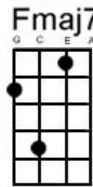

Ebony Eyes Bob Welch

Hear this song at: <http://www.youtube.com/watch?v=FnJOsfalSYs> (play along in this key)

From: Richard G's Ukulele Songbook www.scorpexUke.com

Intro: Riff [Am*] [Em] Riff [Am*] [Em*]
Riff [Am*] [Em] Riff [Am*] [E7]

Riff (low G required):

A	|	---	0	-	-	-	-	-
E	|	--1	-	3	0	-	-	-
C	|	24-	-	-	-	-	-	-
G	|	---	-	-	-	4	0	2

Well have you [Am] seen that girl in the [E7] corner
I'd like to [Am] take her out of her [E7] chains
Cos if I [Am] had my way with you [E7] baby
I would be [Dm] changing your life to [Am] day

Chorus: [C] *Your eyes got me [Fmaj7] dreamin'*

[C] *Your eyes got me [Fmaj7] blind*

[C] *Your eyes got me [Fmaj7] hopin'*

That I'll be [E7] holding you close to [Am] night [G]

[C] *Your eyes got me [Fmaj7] dreamin'*

[C] *Your eyes got me [Fmaj7] blind*

[C] *Your eyes got me [Fmaj7] hopin'*

That I'll be [E7] holding you close to [Am] night

(Riff) [Am*] [Em] [Am*] [E7]

She was the [Am] same as a hundred [E7] ladies
But when my [Am] eyes looked at her I [E7] learned
That she was [Am] keeping a secret [E7] fire
And if I [Dm] got real close I'd [Am] burn
So it [Am] looked like I had to move [E7] slowly
Like a [Am] cat at night in the [E7] trees
Cos I was [Am] waiting for her to [E7] show me
The way that [Dm] she'd like a love to [Am] feel

Repeat Chorus

[Bm] [Am] [G] Ebony eyes [Bm] [Am] [G] Ebony eyes

[Bm] [Am] [G] (Riff) Ebony eyes [Am] [Em] (Riff) Ebony eyes [Am]

Repeat Chorus

Play Am* as G5C4E0A0
and Em* as G0C7E7A7
for added effect