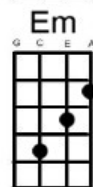

Ebony Eyes Bob Welch

Hear this song at: <http://www.youtube.com/watch?v=FnJOsfalSYs> (play along in this key)

From: Richard G's Ukulele Songbook www.scorpexUke.com

Intro: Riff [Am*] [Em] Riff [Am*] [Em*]
Riff [Am*] [Em] Riff [Am*] [E7]

Riff (low G required):

A	|	---	0	-	-	-	-	-
E	|	--1	-	3	0	-	-	-
C	|	24-	-	-	-	-	-	-
G	|	---	-	-	-	4	0	2

Well have you [Am] seen that girl in the [E7] corner
I'd like to [Am] take her out of her [E7] chains
Cos if I [Am] had my way with you [E7] baby
I would be [Dm] changing your life to [Am] day

Chorus: [C] *Your eyes got me [Fmaj7] dreamin'*

[C] *Your eyes got me [Fmaj7] blind*

[C] *Your eyes got me [Fmaj7] hopin'*

That I'll be [E7] holding you close to [Am] night [G]

[C] *Your eyes got me [Fmaj7] dreamin'*

[C] *Your eyes got me [Fmaj7] blind*

[C] *Your eyes got me [Fmaj7] hopin'*

That I'll be [E7] holding you close to [Am] night

(Riff) [Am*] [Em] [Am*] [E7]

She was the [Am] same as a hundred [E7] ladies
But when my [Am] eyes looked at her I [E7] learned
That she was [Am] keeping a secret [E7] fire
And if I [Dm] got real close I'd [Am] burn
So it [Am] looked like I had to move [E7] slowly
Like a [Am] cat at night in the [E7] trees
Cos I was [Am] waiting for her to [E7] show me
The way that [Dm] she'd like a love to [Am] feel

Repeat Chorus

[Bm] [Am] [G] Ebony eyes [Bm] [Am] [G] Ebony eyes

[Bm] [Am] [G] (Riff) Ebony eyes [Am] [Em] (Riff) Ebony eyes [Am]

Repeat Chorus

Play Am* as G5C4E0A0
and Em* as G0C7E7A7
for added effect