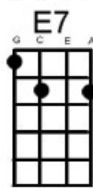

Ebony Eyes Bob Welch

Hear this song at: <http://www.youtube.com/watch?v=FnJOsfalSYs> (play along in this key)

From: Richard G's Ukulele Songbook www.scorpexUke.com

Intro: Riff [Am*] [Em] Riff [Am*] [Em*]
Riff [Am*] [Em] Riff [Am*] [E7]

Riff (low G required):

A	|	---	0	-	-	-	-	-
E	|	--1	-	3	0	-	-	-
C	|	24-	-	-	-	-	-	-
G	|	---	-	-	-	4	0	2

Well have you [Am] seen that girl in the [E7] corner
I'd like to [Am] take her out of her [E7] chains
Cos if I [Am] had my way with you [E7] baby
I would be [Dm] changing your life to [Am] day

Chorus: [C] *Your eyes got me [Fmaj7] dreamin'*

[C] *Your eyes got me [Fmaj7] blind*

[C] *Your eyes got me [Fmaj7] hopin'*

That I'll be [E7] holding you close to [Am] night [G]

[C] *Your eyes got me [Fmaj7] dreamin'*

[C] *Your eyes got me [Fmaj7] blind*

[C] *Your eyes got me [Fmaj7] hopin'*

That I'll be [E7] holding you close to [Am] night

(Riff) [Am*] [Em] [Am*] [E7]

She was the [Am] same as a hundred [E7] ladies
But when my [Am] eyes looked at her I [E7] learned
That she was [Am] keeping a secret [E7] fire
And if I [Dm] got real close I'd [Am] burn
So it [Am] looked like I had to move [E7] slowly
Like a [Am] cat at night in the [E7] trees
Cos I was [Am] waiting for her to [E7] show me
The way that [Dm] she'd like a love to [Am] feel

Repeat Chorus

[Bm] [Am] [G] Ebony eyes [Bm] [Am] [G] Ebony eyes

[Bm] [Am] [G] (Riff) Ebony eyes [Am] [Em] (Riff) Ebony eyes [Am]

Repeat Chorus

Play Am* as G5C4E0A0
and Em* as G0C7E7A7
for added effect