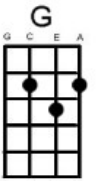

Comes A Time

Neil Young

Hear this song at: http://www.youtube.com/watch?v=0TeLSgncU_4 (play along in this key)

From: Richard G's Ukulele Songbook www.scorpexuke.com

[G] Comes a time [Bm] when you're drifting
 [D] Comes a time when you [Am] settle down [C]
 [G] Comes a light [Bm] feelings lifting
 [D] Lift that baby right up [Am] off the ground [C]
 [G] Oh [F] this old [C] world keeps [G] spinning round
 It's a [F] wonder tall [C] trees ain't [G] laying down
 There comes a [Dm] time [G]
 [G] You and I [Bm] we were captured
 [D] We took our souls and we [Am] flew away [C]
 [G] We were right [Bm] we were giving
 [D] That's how we kept what we [Am] gave away [C]
 [G] Oh [F] this old [C] world keeps [G] spinning round
 It's a [F] wonder tall [C] trees ain't [G] laying down
 There comes a [Dm] time [G]

Instrumental

	G	Bm	D	Am	C	} X 2
A	2 5 2	02 75 2	5 5 5 3 2 2 3 -			
E	- - -	-- -- -	- - - - -	- - - 3		

[G] Oh [F] this old [C] world keeps [G] spinning round
 It's a [F] wonder tall [C] trees ain't [G] laying down
 There comes a [Dm] time [G] there comes a [Dm] time [G]
 Comes a [Dm] time [G] comes a [Dm] time [G]