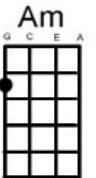

Comes A Time

Neil Young

Hear this song at: http://www.youtube.com/watch?v=0TeLSgncU_4 (play along in this key)

From: Richard G's Ukulele Songbook www.scorpexuke.com

[G] Comes a time [Bm] when you're drifting
 [D] Comes a time when you [Am] settle down [C]
 [G] Comes a light [Bm] feelings lifting
 [D] Lift that baby right up [Am] off the ground [C]
 [G] Oh [F] this old [C] world keeps [G] spinning round
 It's a [F] wonder tall [C] trees ain't [G] laying down
 There comes a [Dm] time [G]
 [G] You and I [Bm] we were captured
 [D] We took our souls and we [Am] flew away [C]
 [G] We were right [Bm] we were giving
 [D] That's how we kept what we [Am] gave away [C]
 [G] Oh [F] this old [C] world keeps [G] spinning round
 It's a [F] wonder tall [C] trees ain't [G] laying down
 There comes a [Dm] time [G]