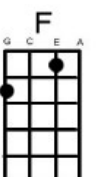

Comes A Time

Neil Young

Hear this song at: http://www.youtube.com/watch?v=0TeLSgncU_4 (play along in this key)

From: Richard G's Ukulele Songbook www.scorpexuke.com

[G] Comes a time [Bm] when you're drifting
 [D] Comes a time when you [Am] settle down [C]
 [G] Comes a light [Bm] feelings lifting
 [D] Lift that baby right up [Am] off the ground [C]
 [G] Oh [F] this old [C] world keeps [G] spinning round
 It's a [F] wonder tall [C] trees ain't [G] laying down
 There comes a [Dm] time [G]
 [G] You and I [Bm] we were captured
 [D] We took our souls and we [Am] flew away [C]
 [G] We were right [Bm] we were giving
 [D] That's how we kept what we [Am] gave away [C]
 [G] Oh [F] this old [C] world keeps [G] spinning round
 It's a [F] wonder tall [C] trees ain't [G] laying down
 There comes a [Dm] time [G]

Instrumental

	G	Bm	D	Am	C	} X 2
A	2 5 2	02 75 2	5 5 5 3 2 2 3 -			
E	- - -	-- -- -	- - - - -	- - - 3		

[G] Oh [F] this old [C] world keeps [G] spinning round
 It's a [F] wonder tall [C] trees ain't [G] laying down
 There comes a [Dm] time [G] there comes a [Dm] time [G]
 Comes a [Dm] time [G] comes a [Dm] time [G]