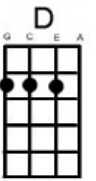

Comes A Time

Neil Young

Hear this song at: http://www.youtube.com/watch?v=0TeLSgncU_4 (play along in this key)

From: Richard G's Ukulele Songbook www.scorpexuke.com

[G] Comes a time [Bm] when you're drifting
 [D] Comes a time when you [Am] settle down [C]
 [G] Comes a light [Bm] feelings lifting
 [D] Lift that baby right up [Am] off the ground [C]
 [G] Oh [F] this old [C] world keeps [G] spinning round
 It's a [F] wonder tall [C] trees ain't [G] laying down
 There comes a [Dm] time [G]
 [G] You and I [Bm] we were captured
 [D] We took our souls and we [Am] flew away [C]
 [G] We were right [Bm] we were giving
 [D] That's how we kept what we [Am] gave away [C]
 [G] Oh [F] this old [C] world keeps [G] spinning round
 It's a [F] wonder tall [C] trees ain't [G] laying down
 There comes a [Dm] time [G]

Instrumental

	G	Bm	D	Am	C	} X 2
A	2 5 2	02 75 2	5 5 5 3 2 2 3 -			
E	- - -	-- -- -	- - - - -	- - - 3		

[G] Oh [F] this old [C] world keeps [G] spinning round
 It's a [F] wonder tall [C] trees ain't [G] laying down
 There comes a [Dm] time [G] there comes a [Dm] time [G]
 Comes a [Dm] time [G] comes a [Dm] time [G]