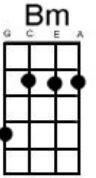

Comes A Time

Neil Young

Hear this song at: http://www.youtube.com/watch?v=0TeLSgncU_4 (play along in this key)

From: Richard G's Ukulele Songbook www.scorpexuke.com

[G] Comes a time [Bm] when you're drifting
 [D] Comes a time when you [Am] settle down [C]
 [G] Comes a light [Bm] feelings lifting
 [D] Lift that baby right up [Am] off the ground [C]
 [G] Oh [F] this old [C] world keeps [G] spinning round
 It's a [F] wonder tall [C] trees ain't [G] laying down
 There comes a [Dm] time [G]
 [G] You and I [Bm] we were captured
 [D] We took our souls and we [Am] flew away [C]
 [G] We were right [Bm] we were giving
 [D] That's how we kept what we [Am] gave away [C]
 [G] Oh [F] this old [C] world keeps [G] spinning round
 It's a [F] wonder tall [C] trees ain't [G] laying down
 There comes a [Dm] time [G]

Instrumental

	G	Bm	D	Am	C	} X 2
A	2 5 2	02 75 2	5 5 5 3 2 2 3 -			
E	- - -	-- -- -	- - - - -	- - - 3		

[G] Oh [F] this old [C] world keeps [G] spinning round
 It's a [F] wonder tall [C] trees ain't [G] laying down
 There comes a [Dm] time [G] there comes a [Dm] time [G]
 Comes a [Dm] time [G] comes a [Dm] time [G]