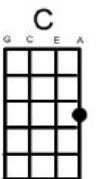

Comes A Time

Neil Young

Hear this song at: http://www.youtube.com/watch?v=0TeLSgncU_4 (play along in this key)

From: Richard G's Ukulele Songbook www.scorpexuke.com

[G] Comes a time [Bm] when you're drifting
 [D] Comes a time when you [Am] settle down [C]
 [G] Comes a light [Bm] feelings lifting
 [D] Lift that baby right up [Am] off the ground [C]
 [G] Oh [F] this old [C] world keeps [G] spinning round
 It's a [F] wonder tall [C] trees ain't [G] laying down
 There comes a [Dm] time [G]
 [G] You and I [Bm] we were captured
 [D] We took our souls and we [Am] flew away [C]
 [G] We were right [Bm] we were giving
 [D] That's how we kept what we [Am] gave away [C]
 [G] Oh [F] this old [C] world keeps [G] spinning round
 It's a [F] wonder tall [C] trees ain't [G] laying down
 There comes a [Dm] time [G]

Instrumental

	G	Bm	D	Am	C	} X 2
A	2 5 2	02 75 2	5 5 5 3 2 2 3 -			
E	- - -	-- -- -	- - - - -	- - - 3		

[G] Oh [F] this old [C] world keeps [G] spinning round
 It's a [F] wonder tall [C] trees ain't [G] laying down
 There comes a [Dm] time [G] there comes a [Dm] time [G]
 Comes a [Dm] time [G] comes a [Dm] time [G]