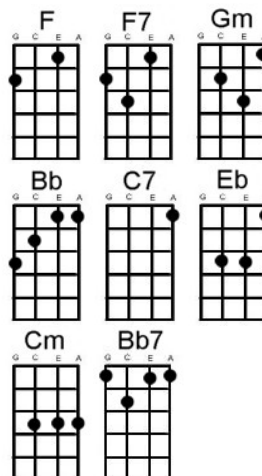

Changing Partners Patti Page

Hear this song at: <http://www.youtube.com/watch?v=CFL0kvo-7ZI> (play along in this key)

From: Richard G's Ukulele Songbook www.scorpex.net/Uke

[F] We were waltzing together to a [F7] dreamy melo[Bb]dy
When they [Gm] called out change [C7] partners
And you [F] waltzed a[C7]way from me
[F] Now my arms feel so empty as I [F7] gaze around the [Bb] floor
[Bb] And I'll keep on changing [F] partners
'Til I [C7] hold you once [F] more

[F] Though we danced for one moment
And too [F7] soon we had to [Bb] part
In that [Gm] wonderful [C7] moment
Something [F] happened [C7] to my [F] heart
[F] So I'll keep changing partners
'Til [F7] you're in my arms and [Bb] then

Oh my darling I will [F] never change [C7] partners a[F]gain

Instrumental: [Bb] [Bb7] [Eb] [Cm] [F] [Bb] [F] [Bb]
[Bb] [Bb7] [Eb] [Bb] [F] [Bb]

[F] Though we danced for one moment
And too [F7] soon we had to [Bb] part
In that [Gm] wonderful [C7] moment
Something [F] happened [C7] to my [F] heart
[F] So I'll keep changing partners
'Til you're [F7] in my arms and [Bb] then