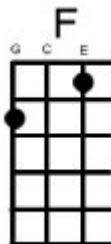

Carme[F]lita hold me tighter I [C] think I'm sinking [F] down
And I'm [C] all strung out on [G7] heroin
On the outskirts of [C] town

Carme[F]lita hold me tighter I [C] think I'm sinking [F] down
And I'm [C] all strung out on [G7] heroin
On the outskirts of [C] town