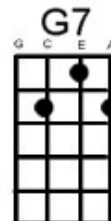

Carmelita

Warren Zevon

Hear this song at: <http://www.youtube.com/watch?v=u04p5SEarYQ> (play along in this key – Linda Ronstadt version)

From: Richard G's Ukulele Songbook www.scorpex.net/uke.htm

[C] I hear Mariachi static on my radio
And the tubes they glow in the [G7] dark
And I'm there with her in Ensenada
And I'm here in Echo [C] Park

Carme[F]lita hold me tighter I [C] think I'm sinking [F] down
And I'm [C] all strung out on [G7] heroin
On the outskirts of [C] town

[C] Well I'm sittin' here playing solitaire
With my pearl-handled [G7] deck
The county won't give me no more methadone
And they cut off your welfare [C] check

Carme[F]lita hold me tighter I [C] think I'm sinking [F] down
And I'm [C] all strung out on [G7] heroin
On the outskirts of [C] town

[C] Well I pawned my Smith Corona
And I went to meet my [C] man
He hangs out down on Alvarado Street
By the Pioneer chicken [C] stand