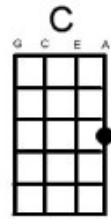

Carmelita

Warren Zevon

Hear this song at: <http://www.youtube.com/watch?v=u04p5SEarYQ> (play along in this key – Linda Ronstadt version)

From: Richard G's Ukulele Songbook www.scorpex.net/uke.htm

[C] I hear Mariachi static on my radio
And the tubes they glow in the [G7] dark
And I'm there with her in Ensenada
And I'm here in Echo [C] Park

Carme[F]lita hold me tighter I [C] think I'm sinking [F] down
And I'm [C] all strung out on [G7] heroin
On the outskirts of [C] town

[C] Well I'm sittin' here playing solitaire
With my pearl-handled [G7] deck
The county won't give me no more methadone
And they cut off your welfare [C] check