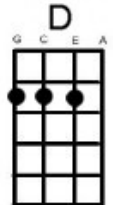

California Blue Roy Orbison

Hear this song at: http://www.youtube.com/watch?v=q9Zb_3HZ9ZY (play along in this key)

From: Richard G's Ukulele Songbook www.scorpex.net/Uke

Working all [D] day and the sun don't [G]shine
Trying to get [A] by and I'm just killin' [D] time
I feel the [D] rain fall the whole night [G] through
Far away from [Em] you [A] California [D] Blue

California [G] Blue dreaming all a [D] lone
Nothing else to [A7] do California [D] Blue
Every day I [G] pray I'll be on my [D] way
Saving love for [A7] you California [D] Blue

[A7] One sunny day I'll get [D] back again
[G] Somehow some [A] way but I [D] don't know when
California [A] Blue California [D] Blue