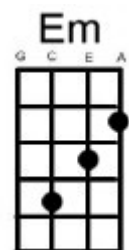

California Blue Roy Orbison

Hear this song at: http://www.youtube.com/watch?v=q9Zb_3HZ9ZY (play along in this key)

From: Richard G's Ukulele Songbook www.scorpex.net/Uke

Working all [D] day and the sun don't [G]shine
Trying to get [A] by and I'm just killin' [D] time
I feel the [D] rain fall the whole night [G] through
Far away from [Em] you [A] California [D] Blue

California [G] Blue dreaming all a [D] lone
Nothing else to [A7] do California [D] Blue
Every day I [G] pray I'll be on my [D] way
Saving love for [A7] you California [D] Blue

[A7] One sunny day I'll get [D] back again
[G] Somehow some [A] way but I [D] don't know when
California [A] Blue California [D] Blue

Living my [D] life with you on my [G] mind
Thinking of [A] things that I left far be [D] hind
It's been so [D] long doing all I can [G] do
To get back to [Em] you [A] California [D] Blue

California [G] Blue dreaming all a [D] lone
Nothing else to [A7] do California [D] Blue
Every day I [G] pray I'll be on my [D] way
Saving love for [A7] you California [D] Blue