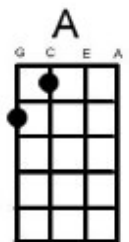

California Blue Roy Orbison

Hear this song at: <http://www.youtube.com/watch?v=q9Zb_3HZ9ZY> (play along in this key)

From: Richard G's Ukulele Songbook www.scorpex.net/Uke

Working all [D] day and the sun don't [G]shine
Trying to get [A] by and I'm just killin' [D] time
I feel the [D] rain fall the whole night [G] through
Far away from [Em] you [A] California [D] Blue

California [G] Blue dreaming all a [D] lone
Nothing else to [A7] do California [D] Blue
Every day I [G] pray I'll be on my [D] way
Saving love for [A7] you California [D] Blue

[A7] One sunny day I'll get [D] back again
[G] Somehow some [A] way but I [D] don't know when
California [A] Blue California [D] Blue

Living my [D] life with you on my [G] mind
Thinking of [A] things that I left far be [D] hind
It's been so [D] long doing all I can [G] do
To get back to [Em] you [A] California [D] Blue

California [G] Blue dreaming all a [D] lone
Nothing else to [A7] do California [D] Blue
Every day I [G] pray I'll be on my [D] way
Saving love for [A7] you California [D] Blue

[A7] One sunny day I'll get [D] back again
[G] Somehow some [A] way but I [D] don't know when
California [A] Blue California [D] Blue

Still missing [Em] you [A] California [D] Blue
Still missing [Em] you [A] California [D] Blue
Still missing [Em] you [A] California [D] Blue