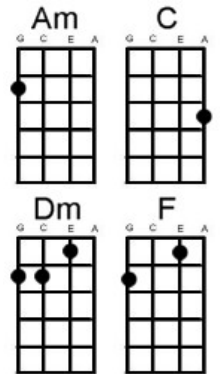

# Bye Baby Lee Hazlewood

Hear this song at: [www.youtube.com/watch?v=jOkdy4hIkK4](http://www.youtube.com/watch?v=jOkdy4hIkK4) (original key F#m)

From: Richard G's Ukulele Songbook [www.scorpexuke.com](http://www.scorpexuke.com)

Intro: [Am] [C] [Dm] [F] [E7]

[Am] If to[C]night's the [Dm] night you're gonna [F] leave me [G] all a[Am]lone  
[Am] Don't you worry [C] babe I'm [Dm] not sur[F]prised  
[G] I'll reap what I have [Am] sown

I [Am] guess you [E7] sold me [Am] down the [E7] line  
When my [Am] money went [E7] down the [Am] drain  
[G] I can [E7] see you [G] smiling [E7] now  
While my [G] tears come [E7] down like [G] rain [E7]  
My [D] tears come down like rain my [F] tears come down like rain  
My [E7!] tears come down like rain

A [D] suitcase in your hand a [F] suitcase in your hand a [E7!] suitcase in your hand  
[Am] Oh baby it's so [Dm] lonesome here I [G] can't wait for the [Am] dawn  
But [Am] what if when you [Dm] woke in the morning [G] you found me [Am] gone  
Ah [Am] then you'd [E7] sigh and [Am] then you'd [E7] cry