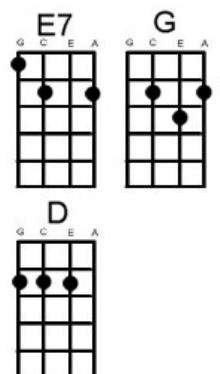

[D] I can catch the train [F] I can catch the train
It's [E7] just gone midnight if I hurry to the station

[Am] Bye baby [D] gonna catch the [Am] train [D]
[Am] Bye baby [D] gonna catch the [Am] train [D]
[Am] Bye baby [D] gonna catch the [Am!] train