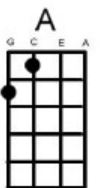

Repeat intro

[D] I've got to stop these tears that's falling from my eye

[D] Go walk out in the rain so no one sees me cry

Am I [G] ever gonna see your face a[D]gain x 2

[A] Can't stop the memory that goes

[G] Climbing through my [D] brain

[A] I get no answers so the [G] question still remains

Am I [G] ever gonna see your face a[D]gain x 2