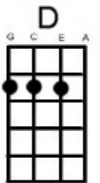

Am I Ever Gonna See Your Face Again   Angels   AUAS Version

Hear this song at: <https://www.youtube.com/watch?v=zAxXq5MI7NQ> (play along with capo at fret 2)

From: Richard G's Ukulele Songbook www.scorpexuke.com

Intro riff over chords:

A: $\left. \begin{array}{ccccccc} [G] & & & & [D] & & \\ 9 & 5 & 0 & 9 & 5 & 0 & 5 \end{array} \right\} \times 4$

Alternatively, substitute E10 for A5 and C9 for A0 (G formation at 9th fret)

[D] Went down to Santa Fe where Renoir paints the walls

[D] Described you clearly but the sky began to fall

Am I [G] ever gonna see your face a[D]gain x 2

[D] Trams cars and taxis like a waxworks on the move

[D] Carry young girls past me but none of them are you

Am I [G] ever gonna see your face a[D]gain x 2

[A] Without you near me I [G] got no place to [D] go

[A] Wait at the bar [G] maybe you might show

Am I [G] ever gonna see your face a[D]gain x 2