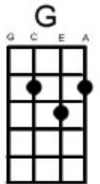

Am I Ever Gonna See Your Face Again   Angels   AUAS Version

Hear this song at: <https://www.youtube.com/watch?v=zAxXq5MI7NQ> (play along with capo at fret 2)

From: Richard G's Ukulele Songbook www.scorpexuke.com

Intro riff over chords:

A: $\left. \begin{array}{ccccccc} [G] & & & & [D] & & \\ 9 & 5 & 0 & 9 & 5 & 0 & 5 \end{array} \right\} \times 4$

Alternatively, substitute E10 for A5 and C9 for A0 (G formation at 9th fret)

[D] Went down to Santa Fe where Renoir paints the walls

[D] Described you clearly but the sky began to fall

Am I [G] ever gonna see your face a[D]gain x 2

[D] Trams cars and taxis like a waxworks on the move

[D] Carry young girls past me but none of them are you

Am I [G] ever gonna see your face a[D]gain x 2

[A] Without you near me I [G] got no place to [D] go

[A] Wait at the bar [G] maybe you might show

Am I [G] ever gonna see your face a[D]gain x 2