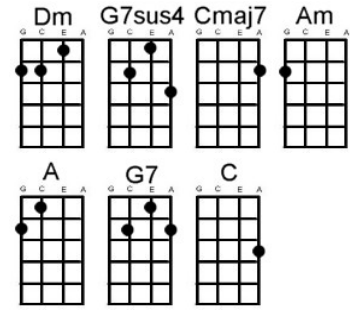

# Algebra Nina Persson

Hear this song at: [http://www.youtube.com/watch?v=nj\\_w\\_QLBXIU](http://www.youtube.com/watch?v=nj_w_QLBXIU) (play along in this key)

From: Richard G's Ukulele Songbook [www.scorpex.net/Uke](http://www.scorpex.net/Uke)

A0 E3 etc – single plucked notes at the string/fret position indicated

[A0] Why [E3] can't [E0] you [C2] just  
[C0] For [Dm] get about algebra  
[G7sus4] It's all about you [Cmaj7] now [A]  
And [A0] all [E3] your [E0] talk  
[C0] Of [Dm] logic and formula [G7sus4]  
Could never help you [Cmaj7] now not any [A] more  
Cause you were [Dm] always on the [G7] run  
From the [Cmaj7] darkness in your [A] heart  
So you [Dm] wear it on the [G7] outside of your [Cmaj7] chest  
[A0] I [E3] have [E0] ta [C2] ken [C0] the [Dm] liberty  
[G7sus4] To tell your ghost to [Cmaj7] go [A]  
Bribing them with [Dm] sunlight and sympathy [G7sus4]  
They promised not to [Cmaj7] show for a [A] while  
Cause you were [Dm] always the little [G7] boy  
Who couldn't [Cmaj7] keep it to your [A] self  
So your [Dm] heart is on the [G7] outside  
Of your [Cmaj7] chest [A]  
Solo: [Dm] [G7] [Cmaj7] [A] [Dm] [G7] [Am]  
[Tacet] At the speed of [Dm] light  
[G7] You moved inside my [Cmaj7] home [A]  
Nothing is al [Dm] right [G7] if you are still a [Cmaj7] lone [A]  
And your [Dm] heart is greater [G7] than  
The [Cmaj7] sum of you and every [A] one  
But still you're [Dm] always on the [G7] run  
From the [Cmaj7] poison in your [A] lungs  
So your [Dm] heart is on the [G7] outside of your [C] chest